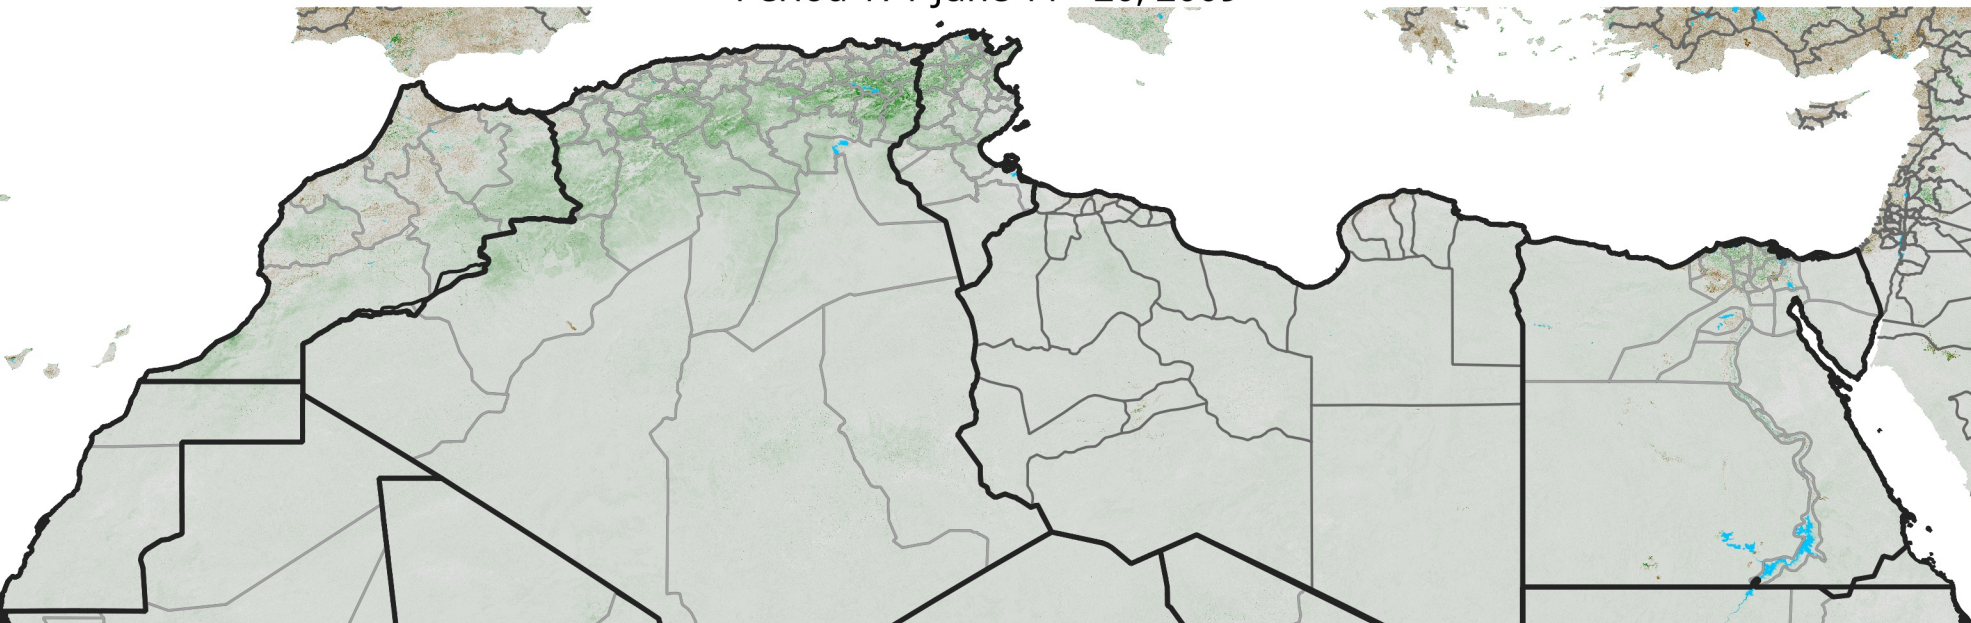

# North Africa NDVI Anomaly

2009 minus mean (2003 - 2022)

Period 17 / June 11 - 20, 2009

## NDVI Anomaly

< -0.3   -0.2   -0.1   -0.05   0.05   0.1   0.2   >0.3

Negative

No Difference

Positive