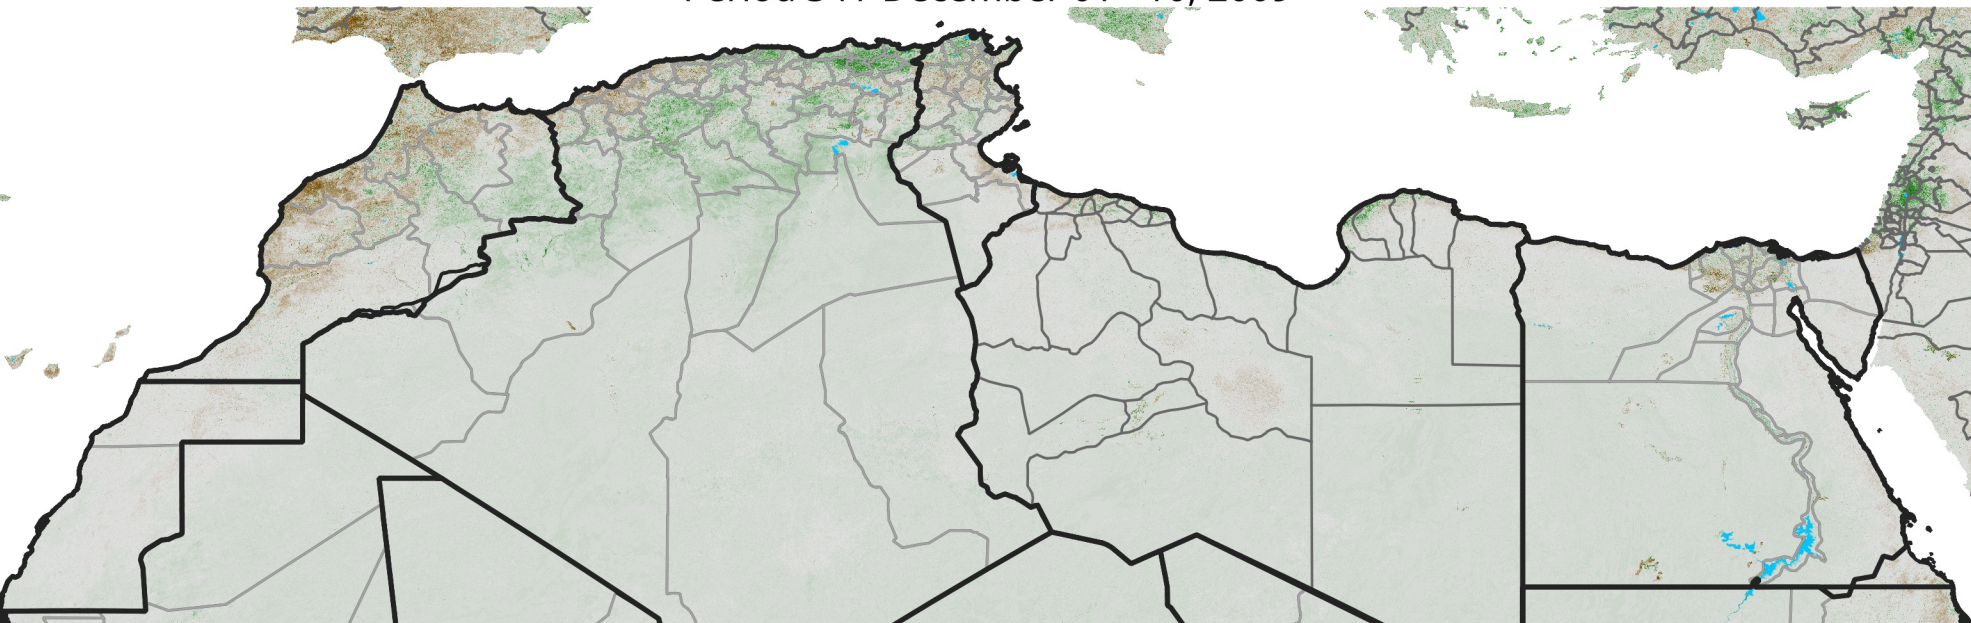

North Africa NDVI Anomaly

2009 minus mean (2003 - 2022)
Period 34 / December 01 - 10, 2009

NDVI Anomaly

< -0.3 -0.2 -0.1 -0.05 0.05 0.1 0.2 >0.3

Negative

No Difference

Positive