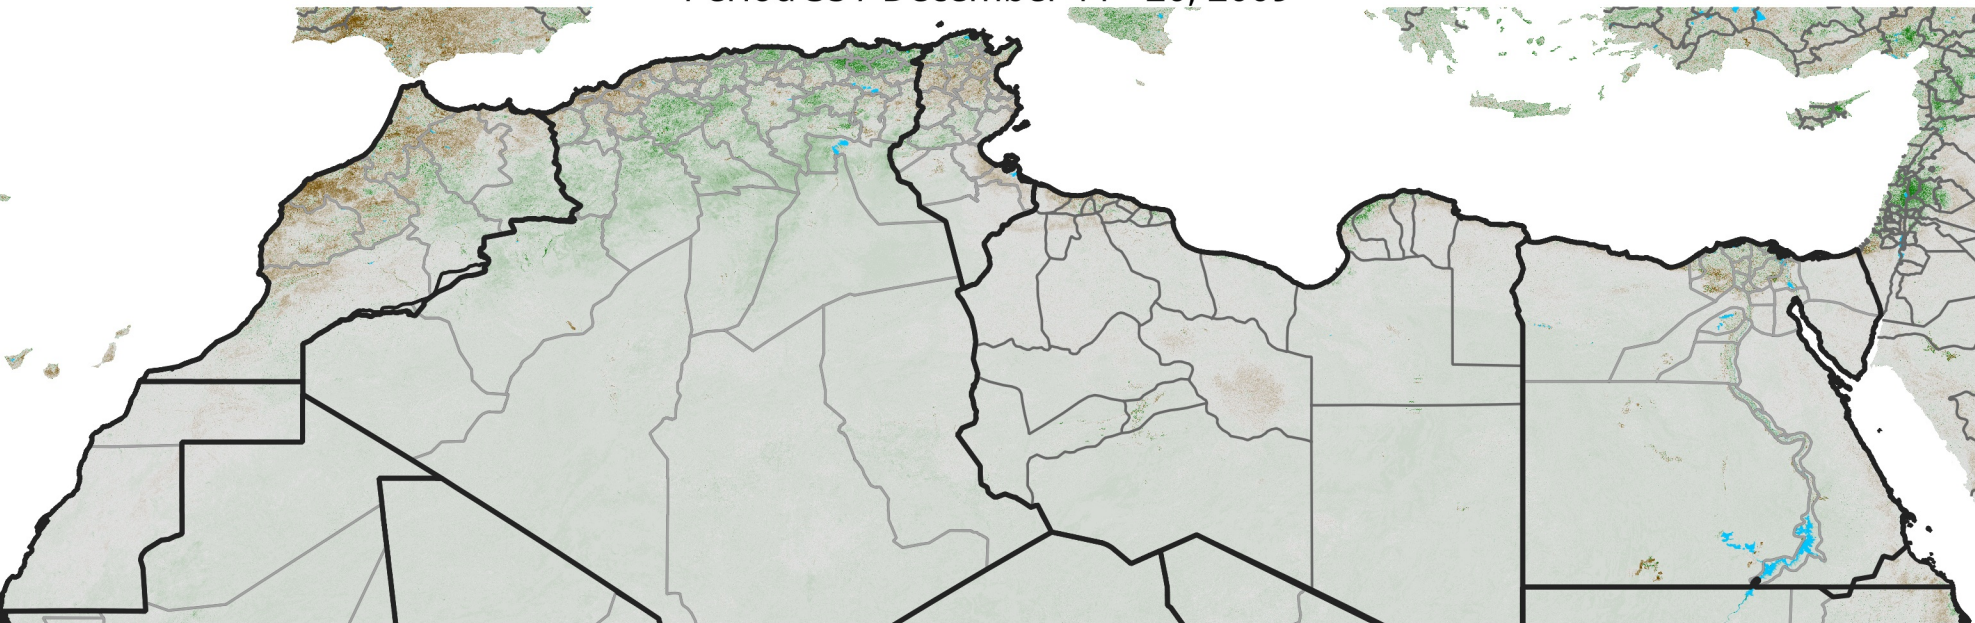

North Africa NDVI Anomaly

2009 minus mean (2003 - 2022)
Period 35 / December 11 - 20, 2009

NDVI Anomaly

< -0.3 -0.2 -0.1 -0.05 0.05 0.1 0.2 >0.3

Negative No Difference Positive