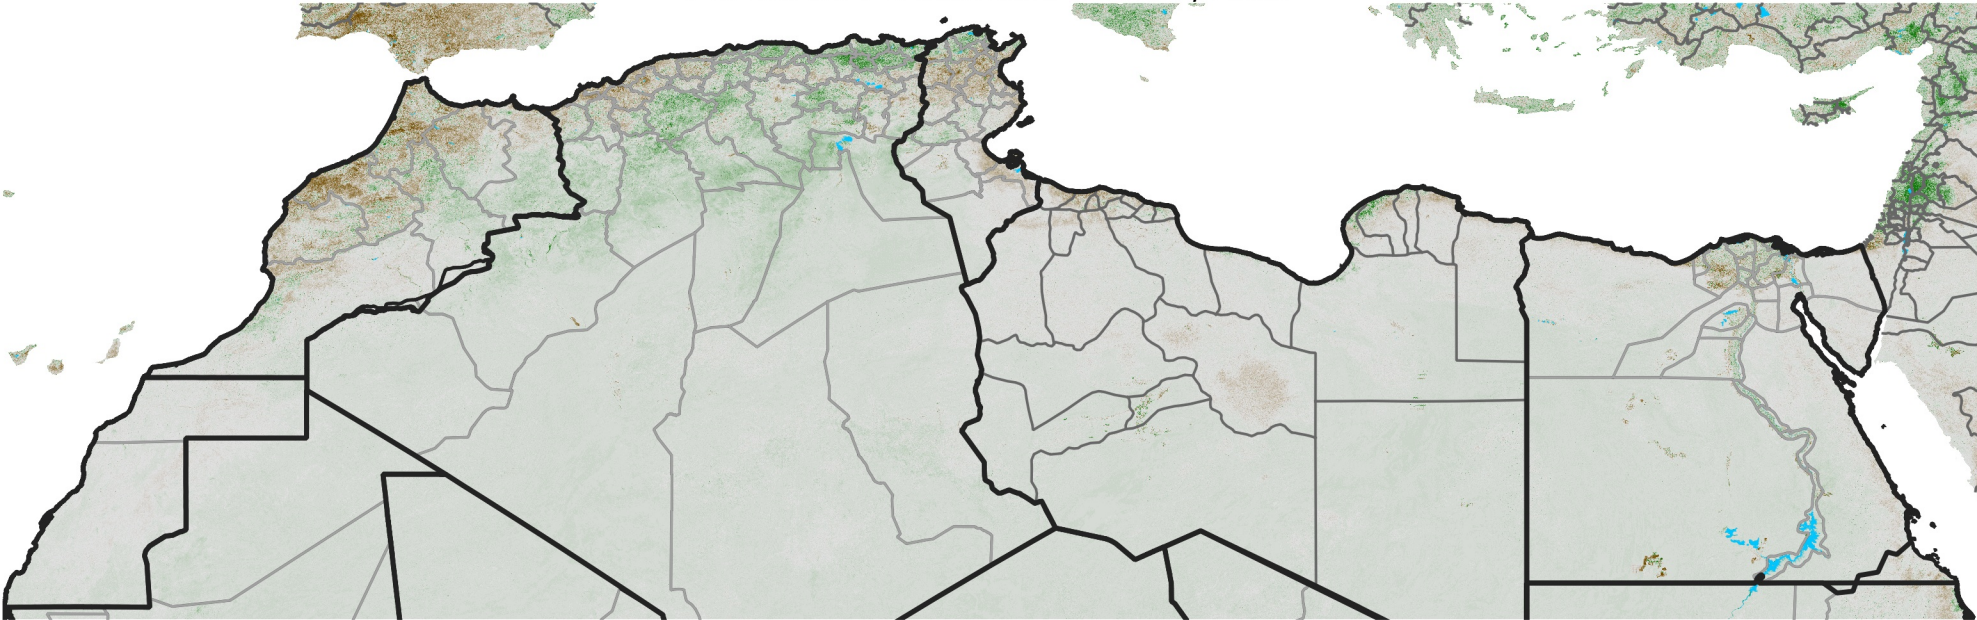

North Africa NDVI Anomaly

2009 minus mean (2003 - 2022)
Period 36 / December 21 - 31, 2009

NDVI Anomaly

Negative

No Difference

Positive