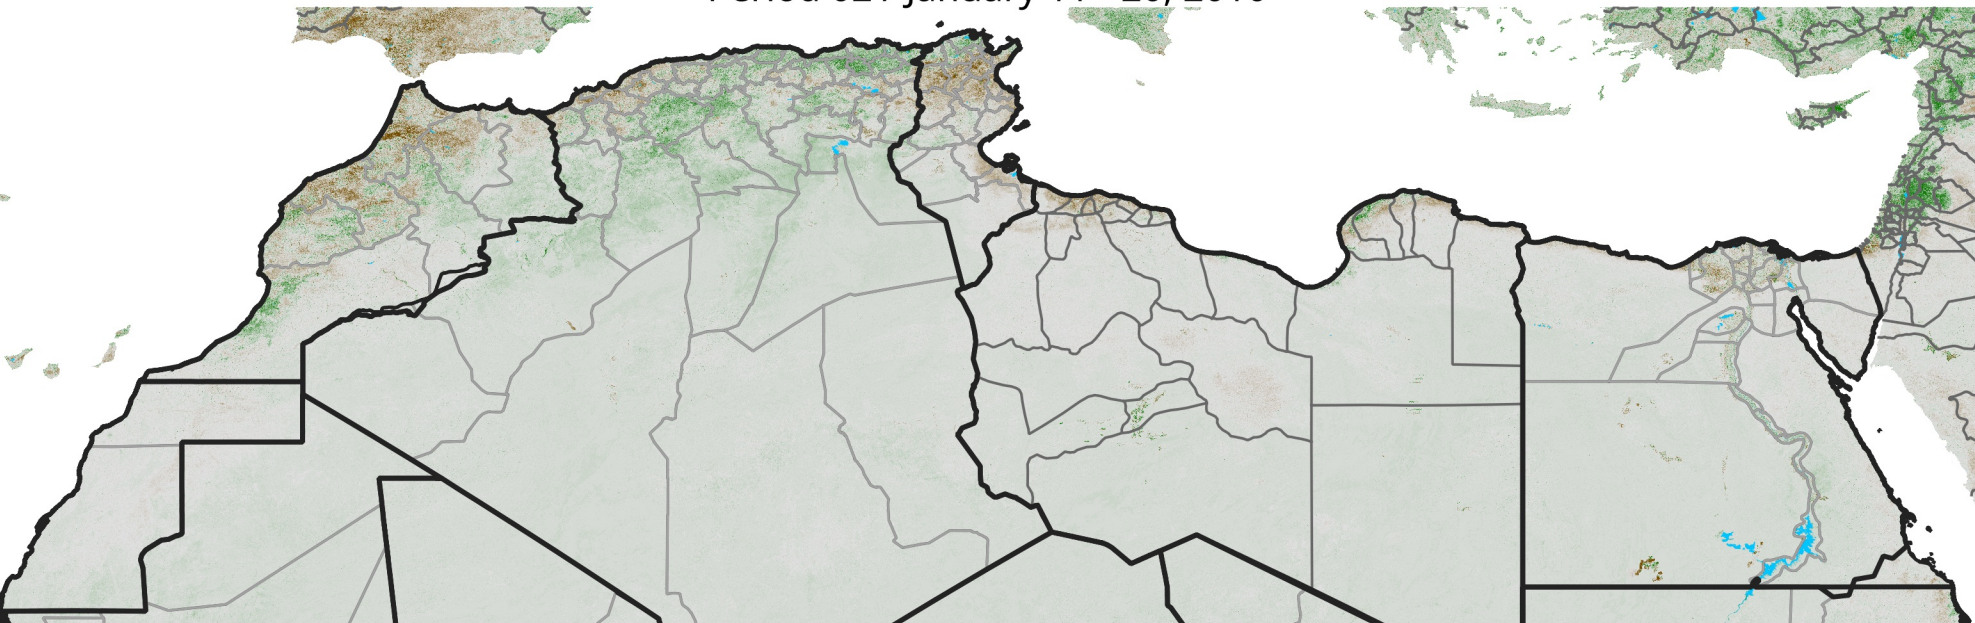

North Africa NDVI Anomaly

2010 minus mean (2003 - 2022)

Period 02 / January 11 - 20, 2010

NDVI Anomaly

< -0.3 -0.2 -0.1 -0.05 0.05 0.1 0.2 >0.3

Negative

No Difference

Positive