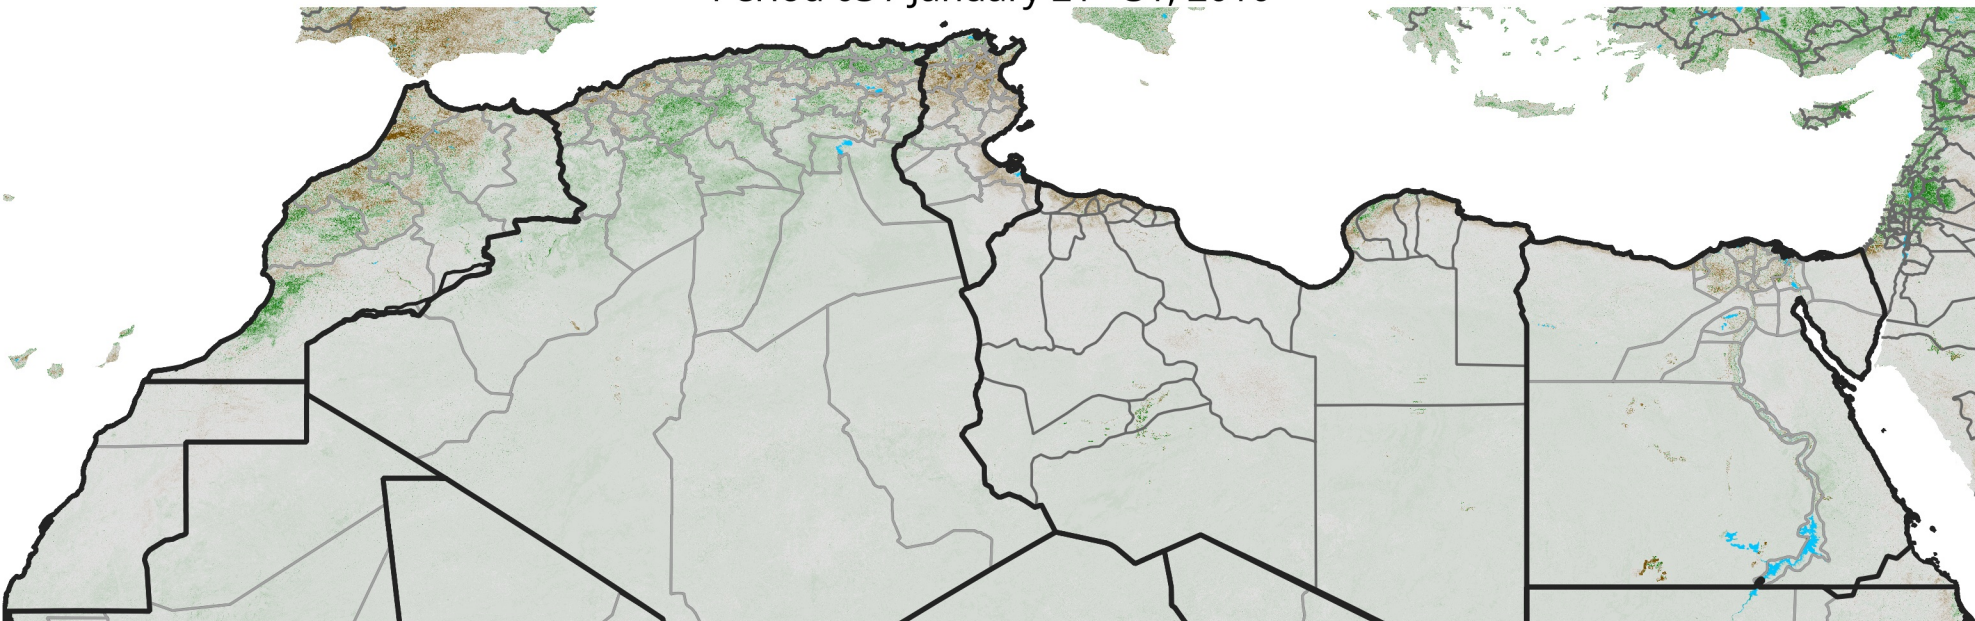

# North Africa NDVI Anomaly

2010 minus mean (2003 - 2022)

Period 03 / January 21 - 31, 2010

## NDVI Anomaly

< -0.3   -0.2   -0.1   -0.05   0.05   0.1   0.2   >0.3

Negative

No Difference

Positive