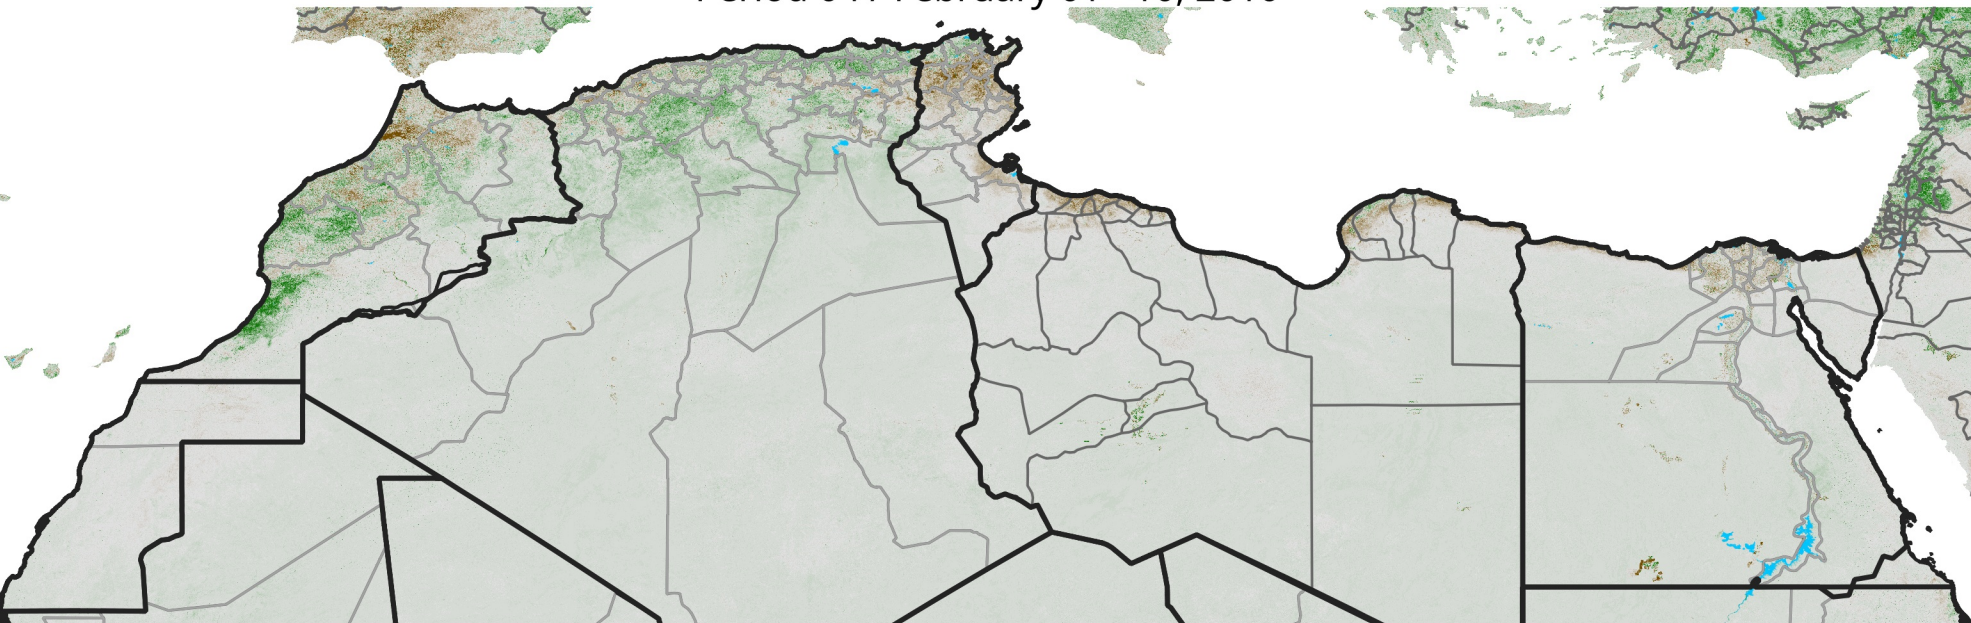

North Africa NDVI Anomaly

2010 minus mean (2003 - 2022)
Period 04 / February 01 - 10, 2010

NDVI Anomaly

<math>< -0.3</math> -0.2 -0.1 -0.05 0.05 0.1 0.2 >0.3

Negative

No Difference

Positive