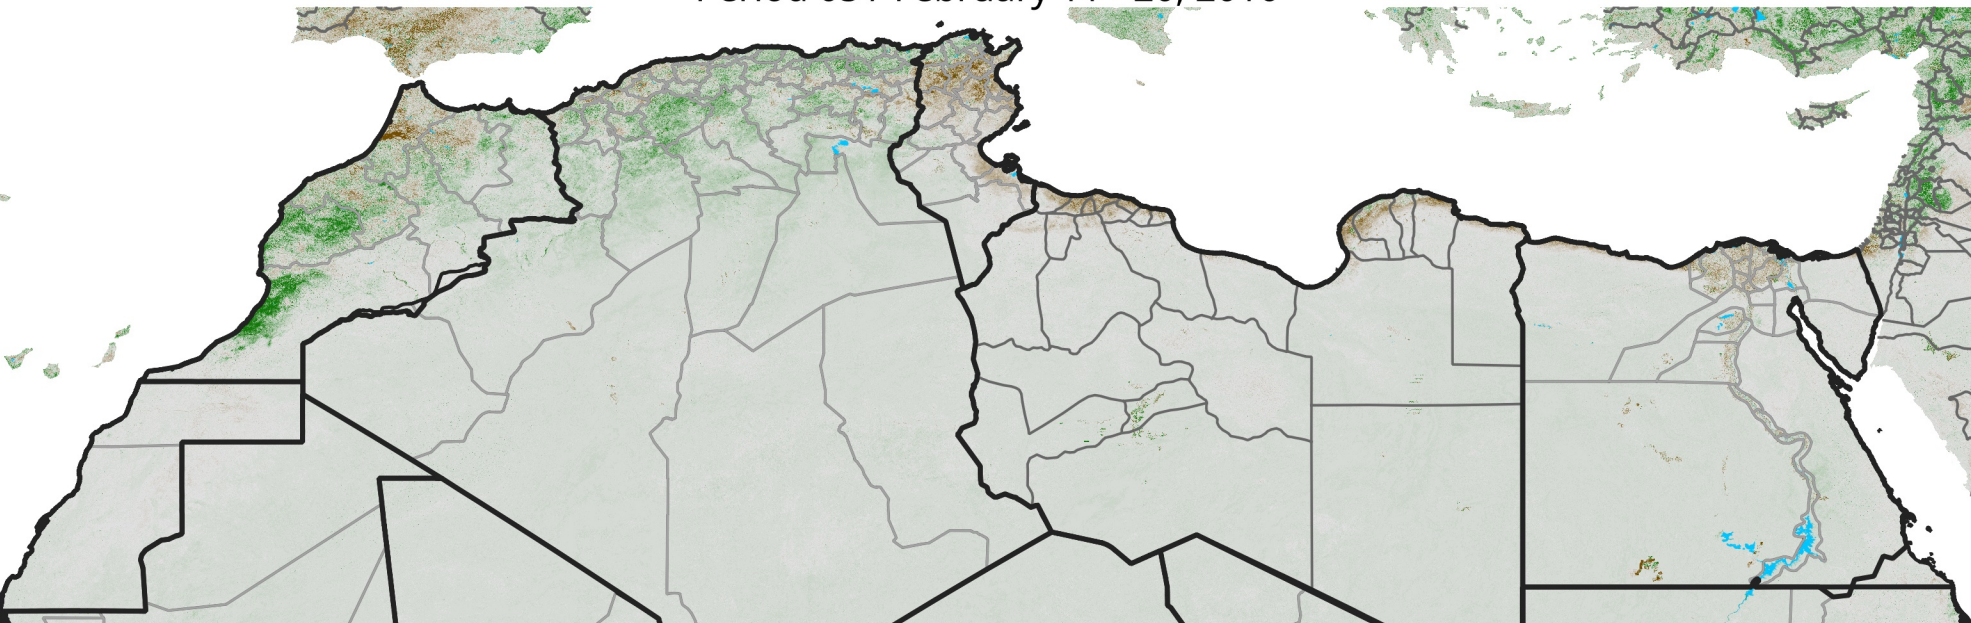

North Africa NDVI Anomaly

2010 minus mean (2003 - 2022)
Period 05 / February 11 - 20, 2010

NDVI Anomaly

Negative

No Difference

Positive