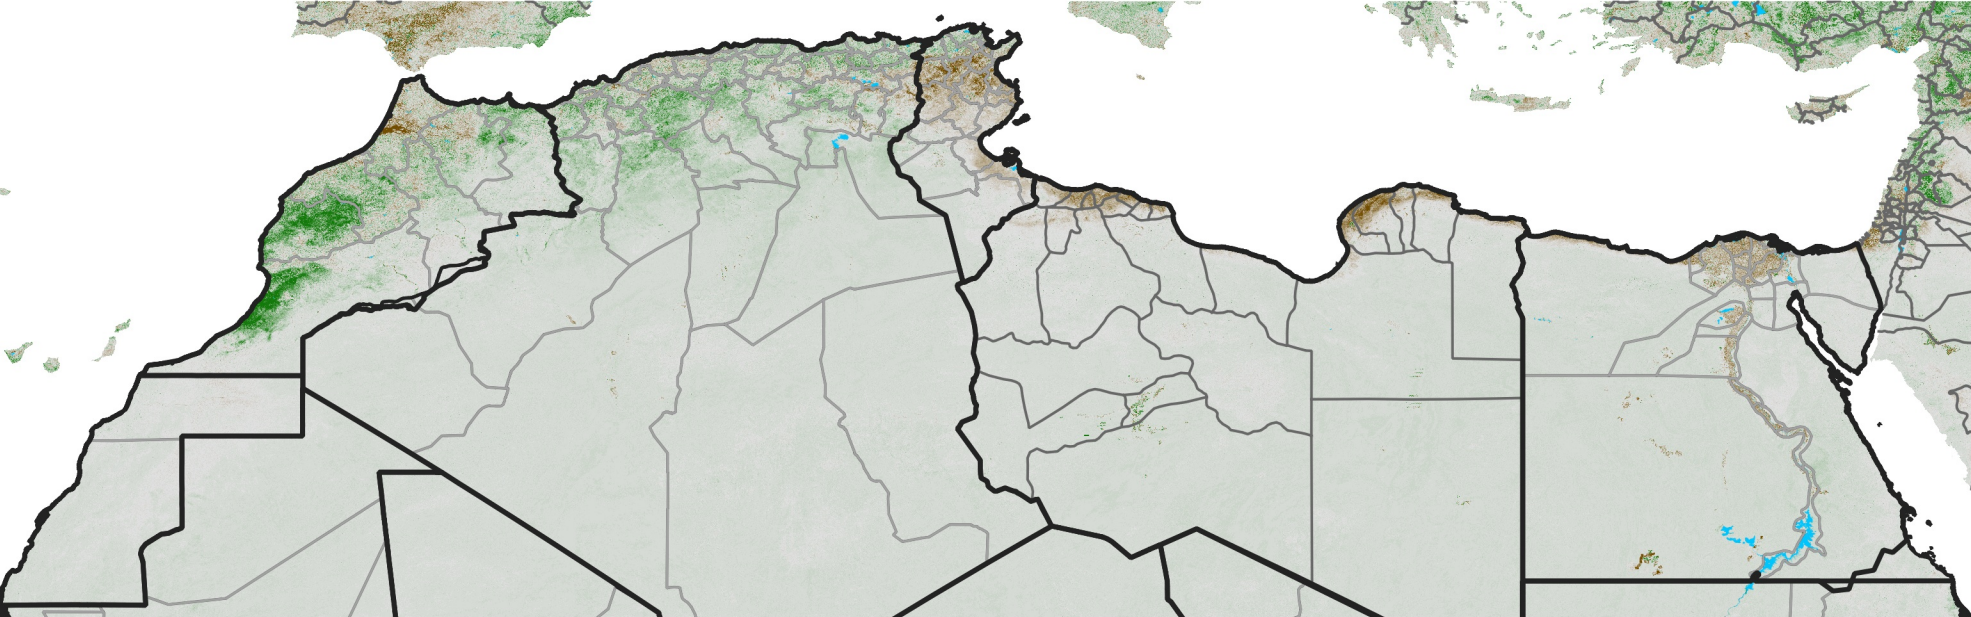

North Africa NDVI Anomaly

2010 minus mean (2003 - 2022)

Period 07 / March 01 - 10, 2010

NDVI Anomaly

< -0.3 -0.2 -0.1 -0.05 0.05 0.1 0.2 >0.3

Negative No Difference Positive