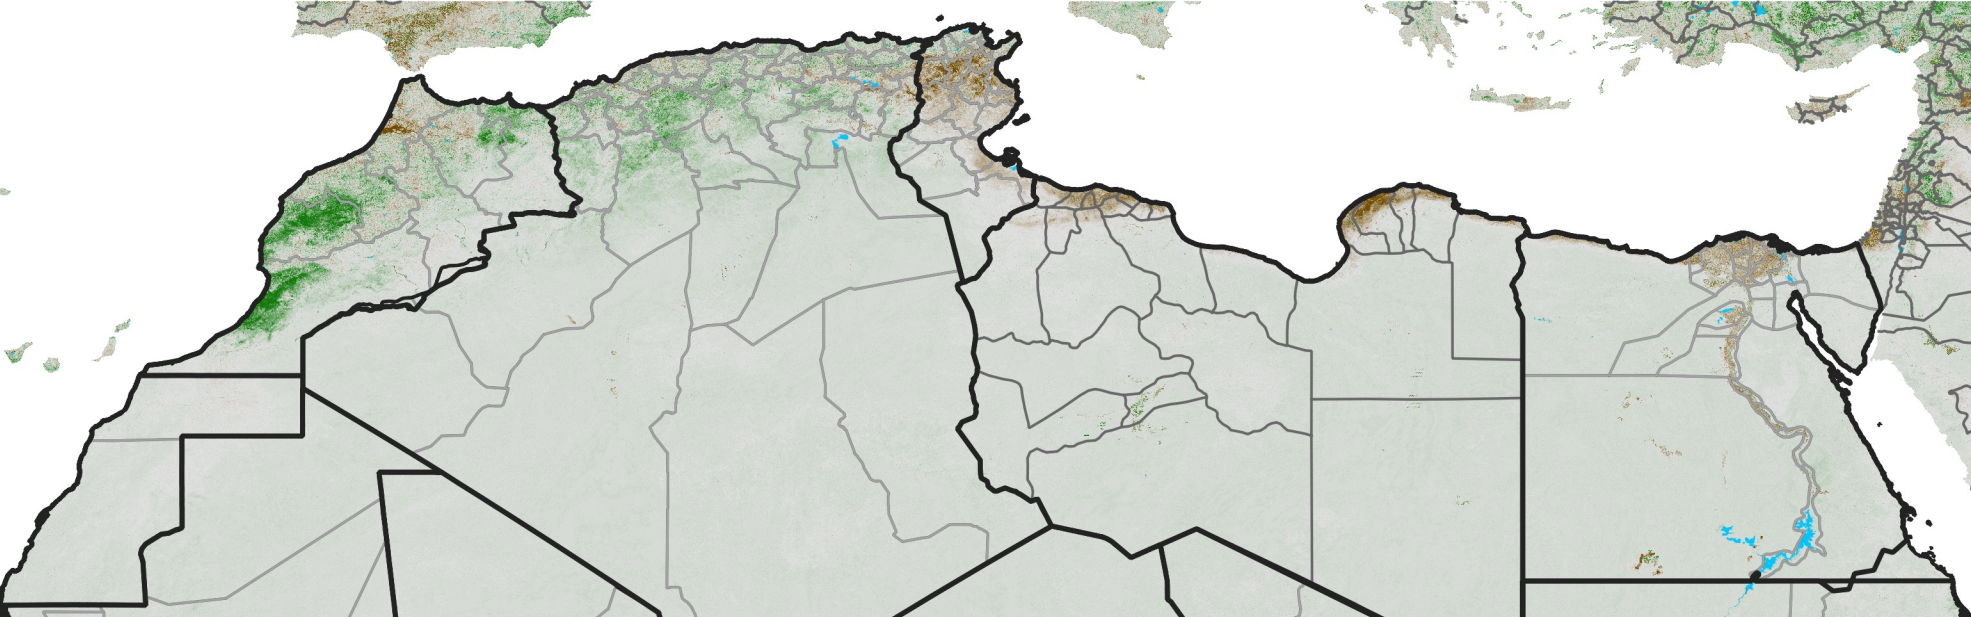

North Africa NDVI Anomaly

2010 minus mean (2003 - 2022)

Period 08 / March 11 - 20, 2010

NDVI Anomaly

< -0.3 -0.2 -0.1 -0.05 0.05 0.1 0.2 >0.3

Negative

No Difference

Positive