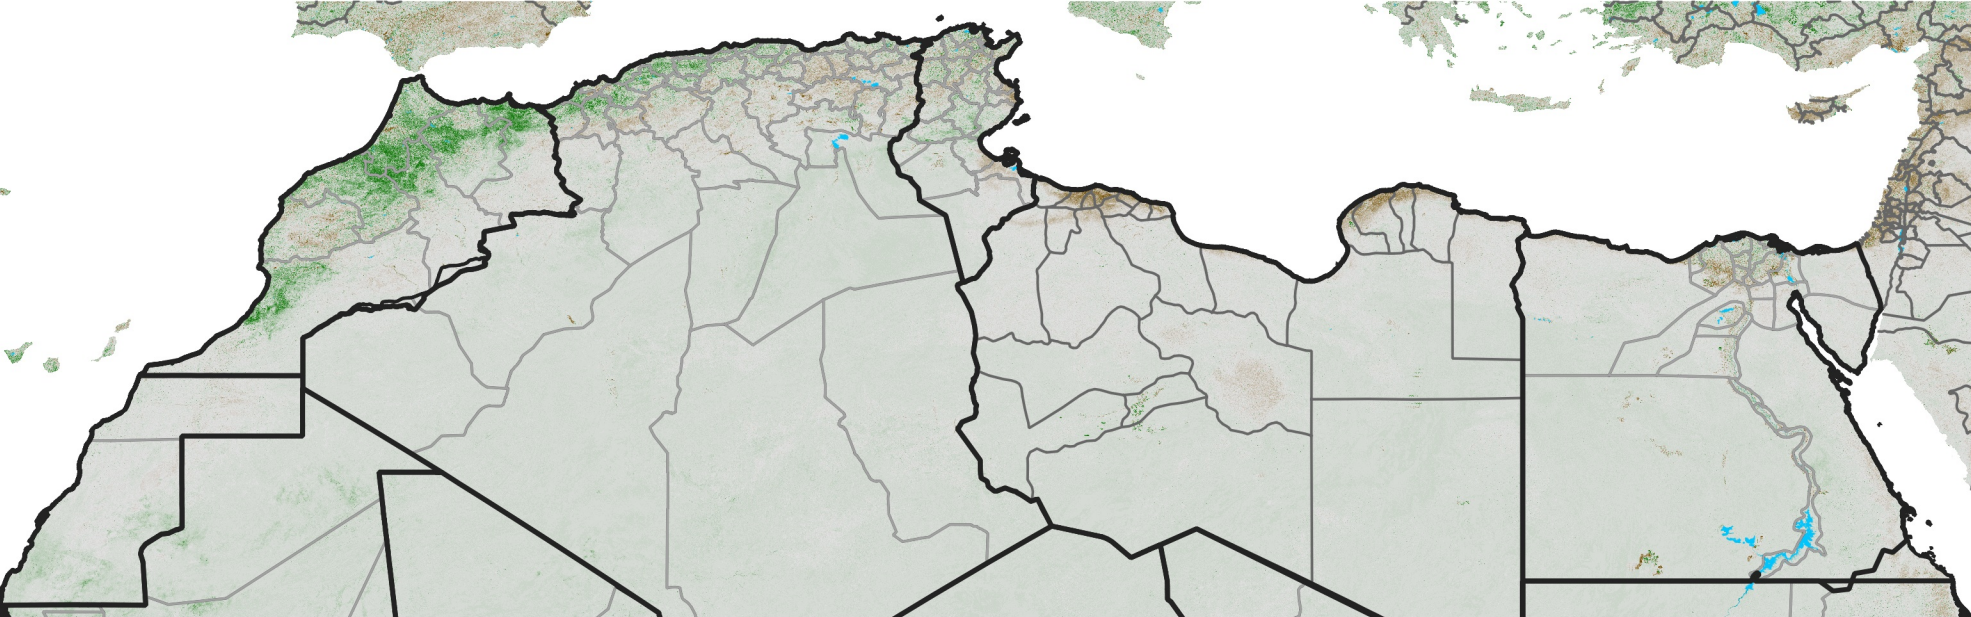

North Africa NDVI Anomaly

2010 minus mean (2003 - 2022)
Period 35 / December 11 - 20, 2010

NDVI Anomaly

< -0.3 -0.2 -0.1 -0.05 0.05 0.1 0.2 >0.3

Negative No Difference Positive