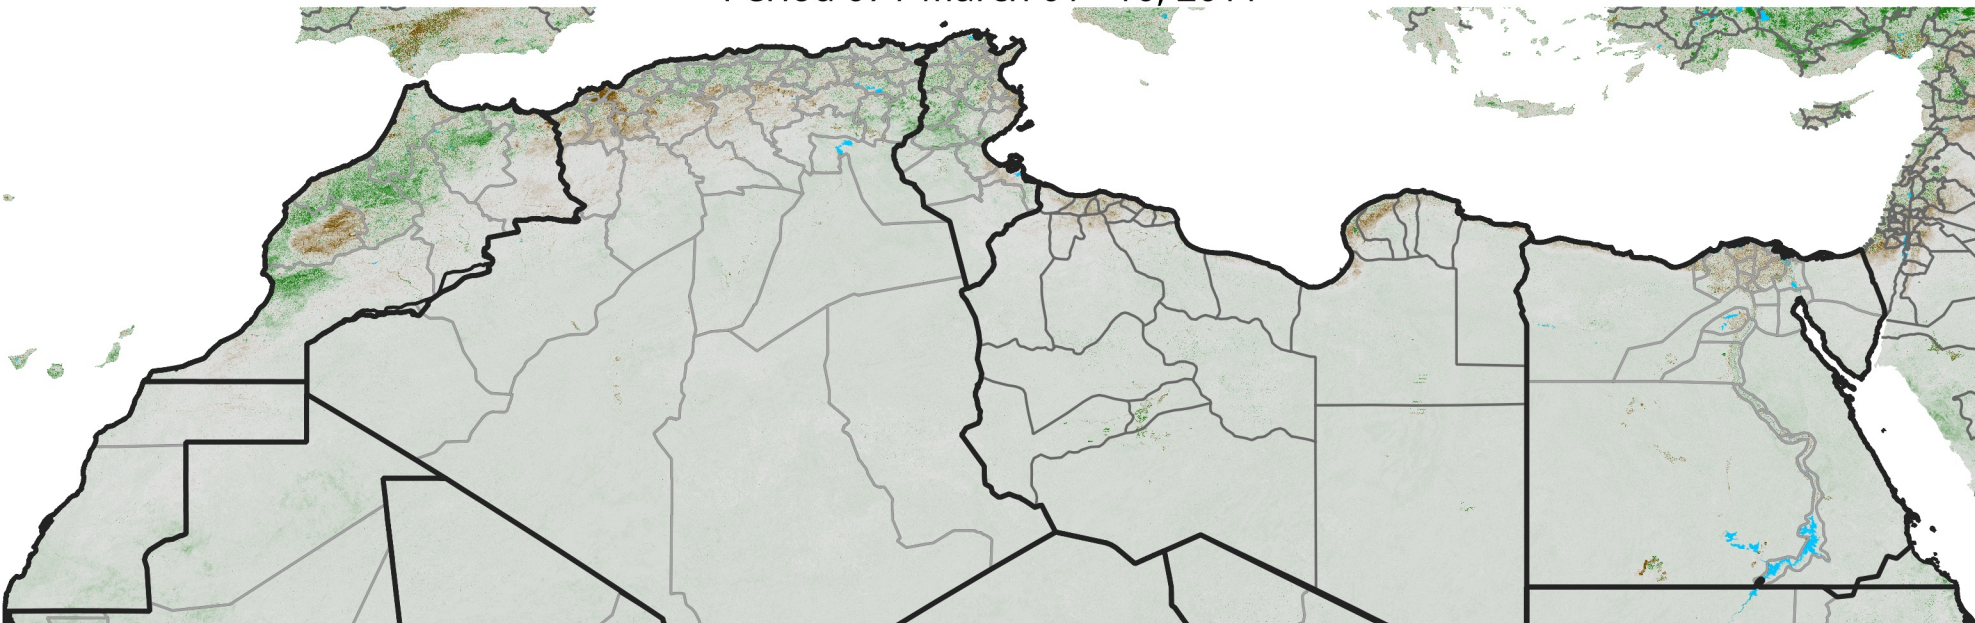

North Africa NDVI Anomaly

2011 minus mean (2003 - 2022)

Period 07 / March 01 - 10, 2011

NDVI Anomaly

< -0.3 -0.2 -0.1 -0.05 0.05 0.1 0.2 >0.3

Negative

No Difference

Positive