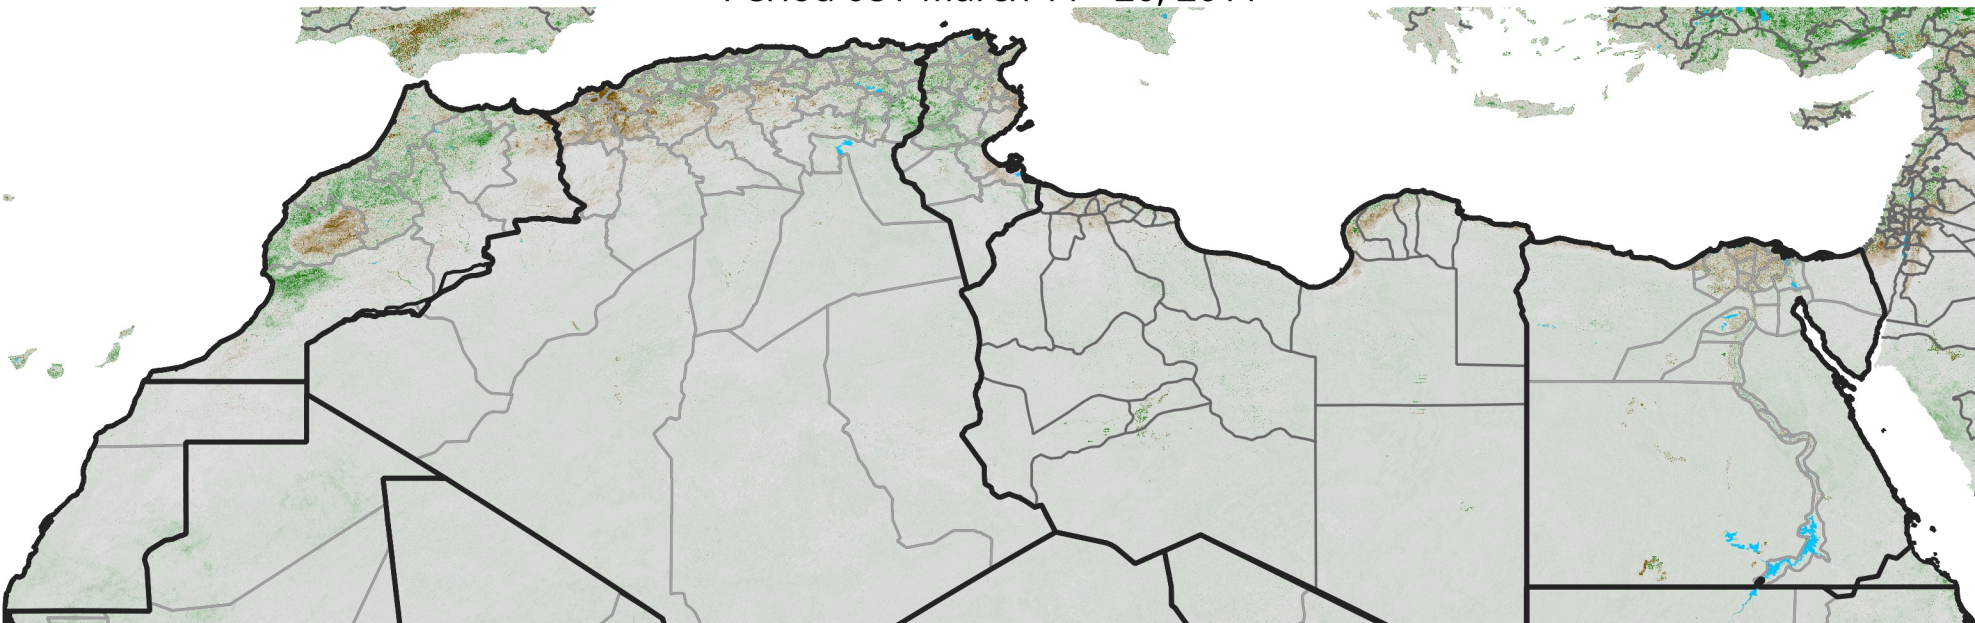

North Africa NDVI Anomaly

2011 minus mean (2003 - 2022)

Period 08 / March 11 - 20, 2011

NDVI Anomaly

< -0.3 -0.2 -0.1 -0.05 0.05 0.1 0.2 >0.3

Negative

No Difference

Positive