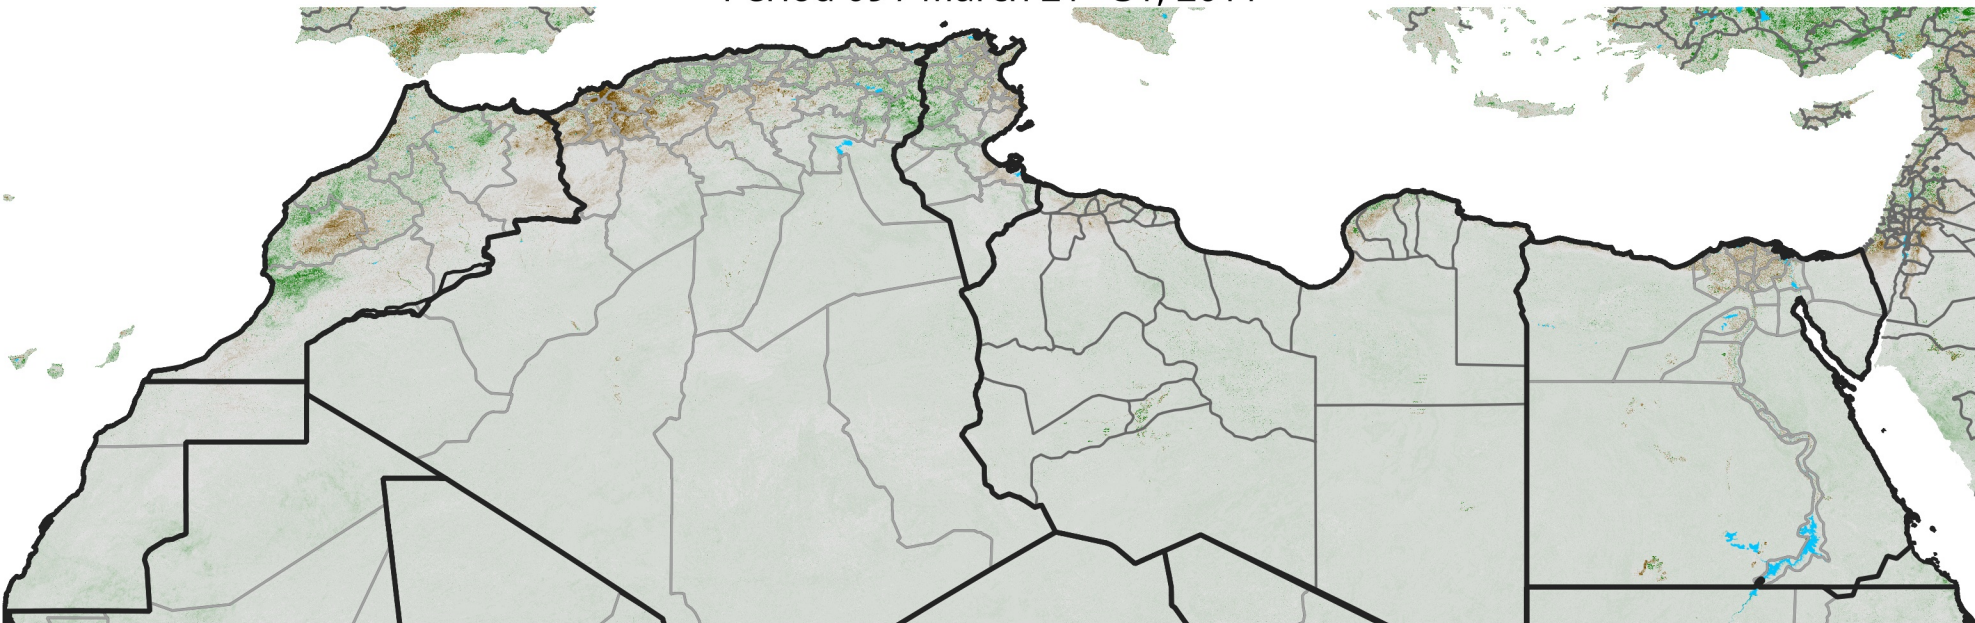

# North Africa NDVI Anomaly

2011 minus mean (2003 - 2022)

Period 09 / March 21 - 31, 2011

## NDVI Anomaly

< -0.3   -0.2   -0.1   -0.05   0.05   0.1   0.2   >0.3

Negative

No Difference

Positive