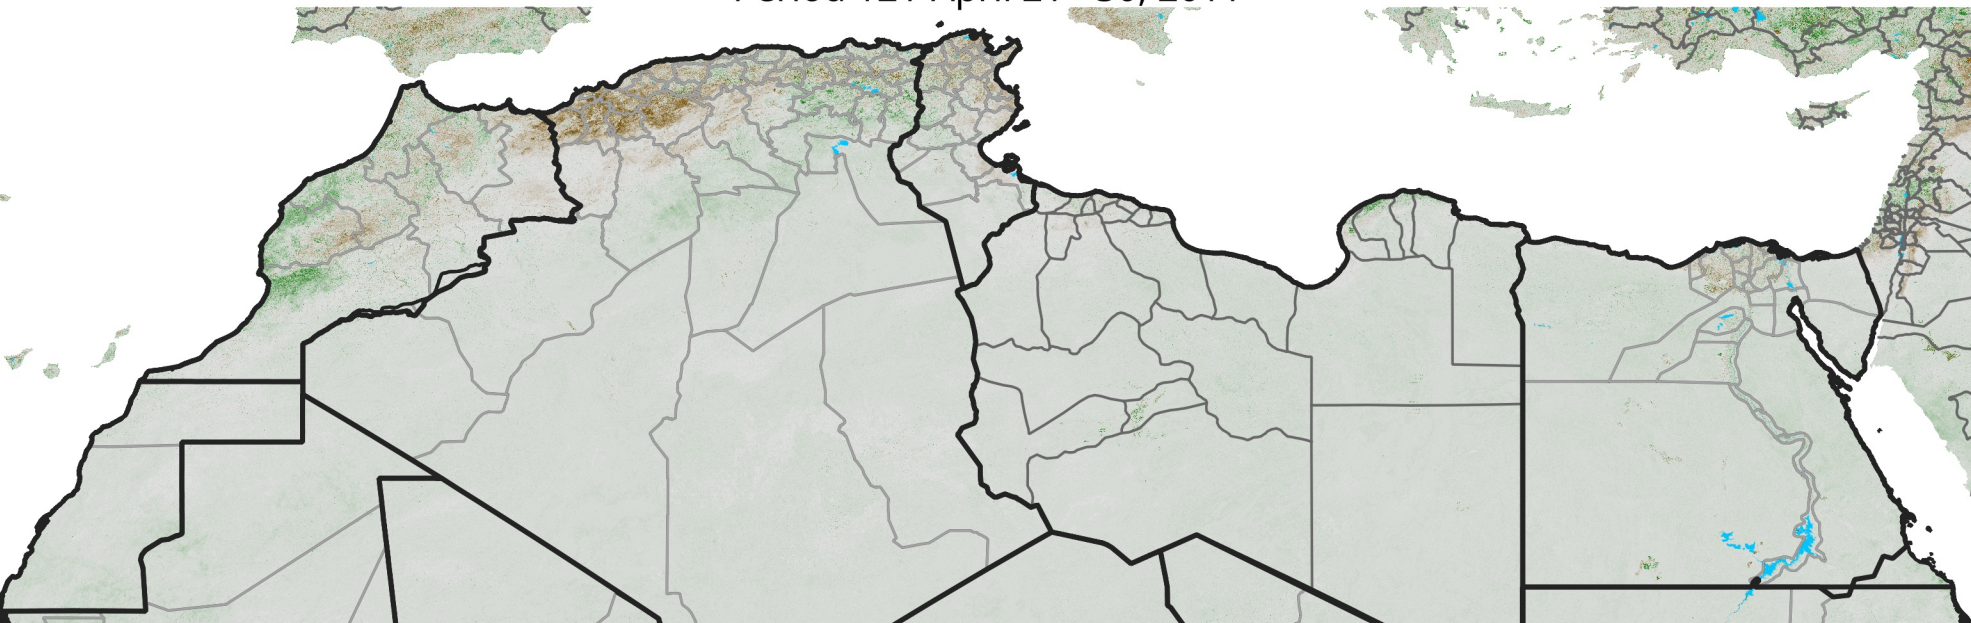

# North Africa NDVI Anomaly

2011 minus mean (2003 - 2022)

Period 12 / April 21 - 30, 2011

## NDVI Anomaly

< -0.3   -0.2   -0.1   -0.05   0.05   0.1   0.2   >0.3

Negative

No Difference

Positive