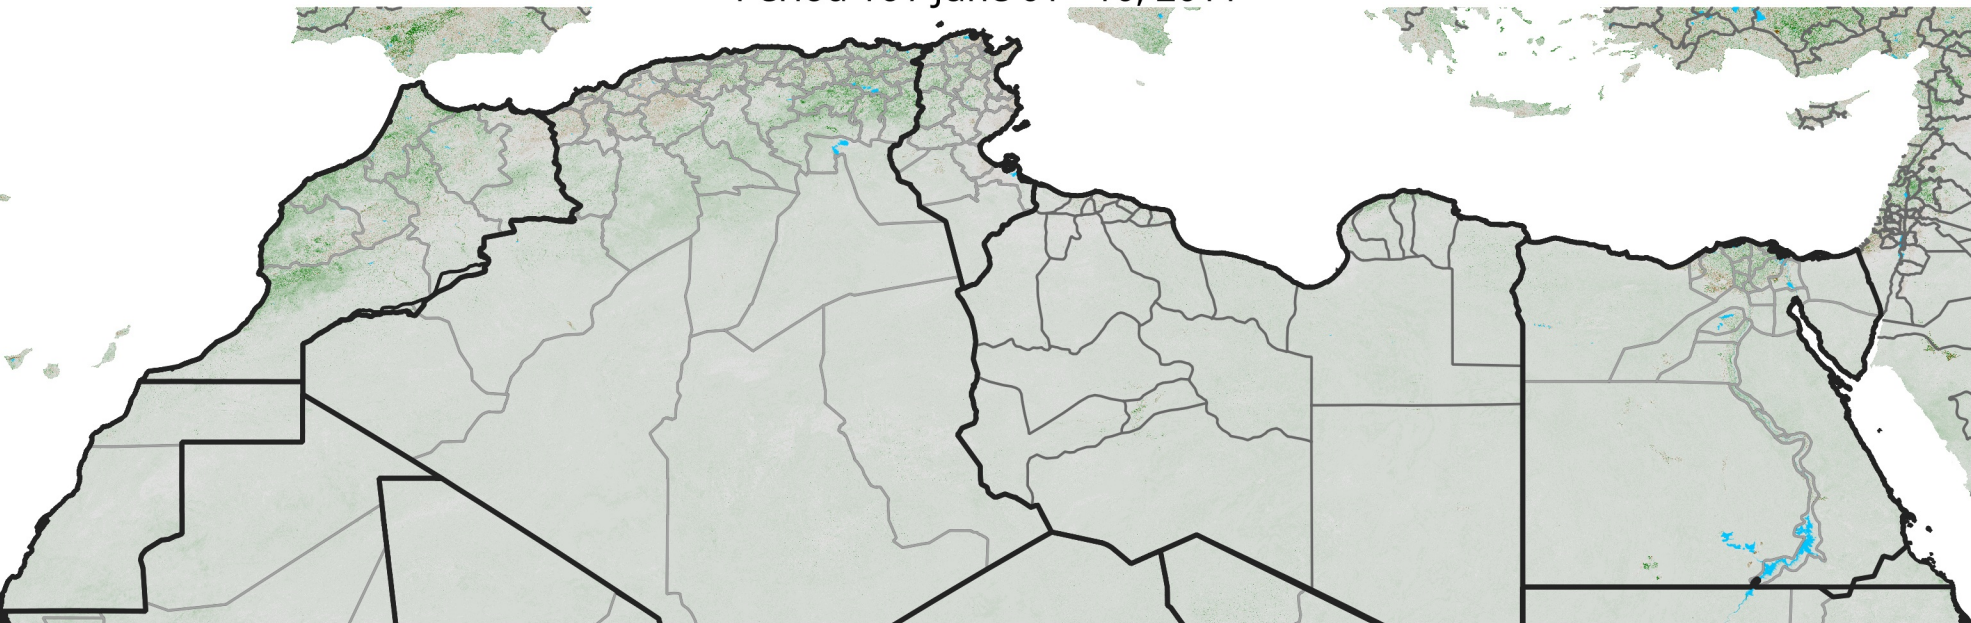

North Africa NDVI Anomaly

2011 minus mean (2003 - 2022)

Period 16 / June 01 - 10, 2011

NDVI Anomaly

< -0.3 -0.2 -0.1 -0.05 0.05 0.1 0.2 >0.3

Negative

No Difference

Positive