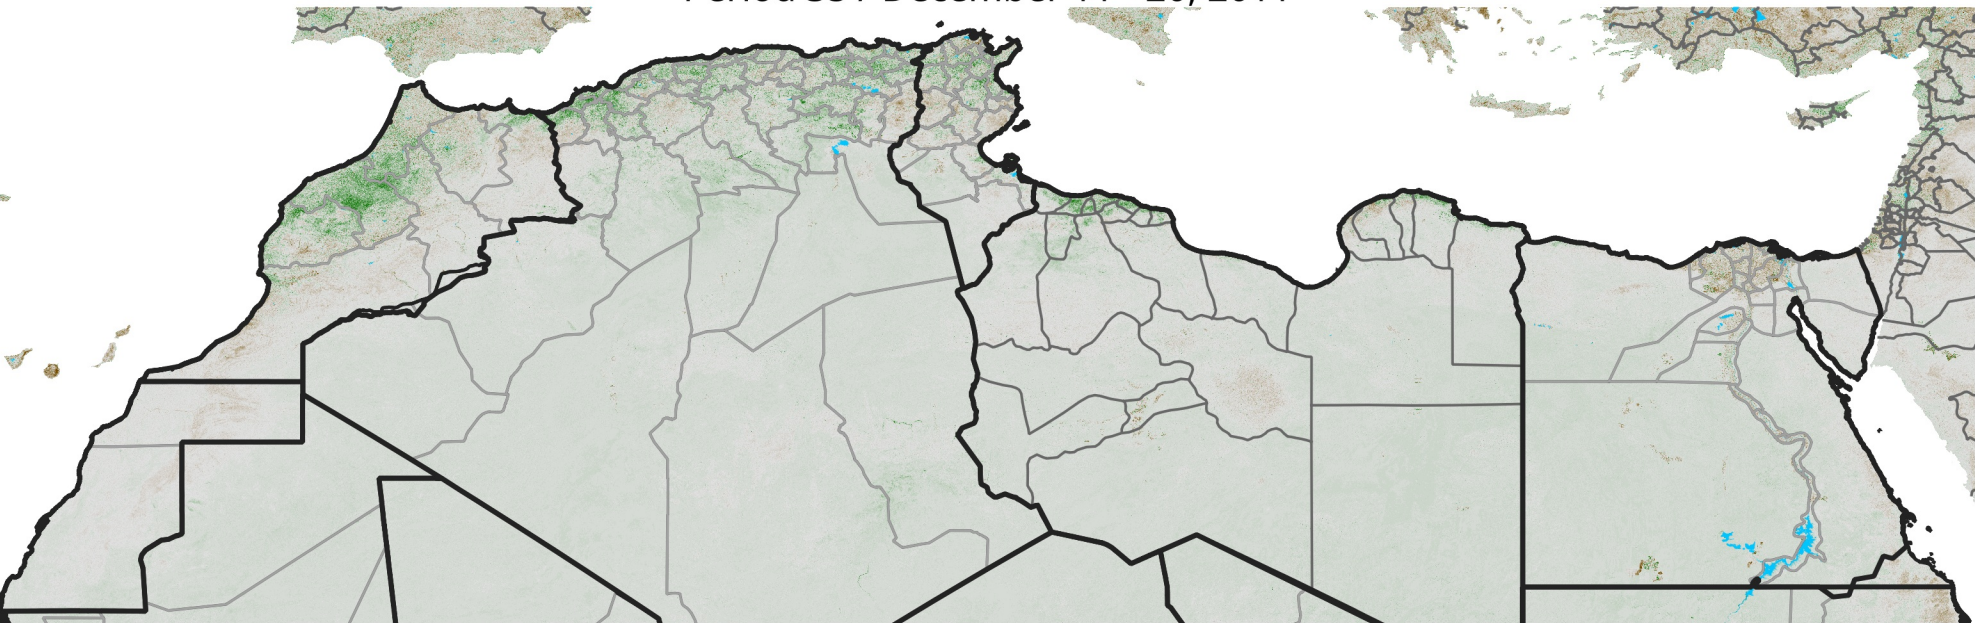

# North Africa NDVI Anomaly

2011 minus mean (2003 - 2022)  
Period 35 / December 11 - 20, 2011

## NDVI Anomaly

< -0.3   -0.2   -0.1   -0.05   0.05   0.1   0.2   >0.3

Negative

No Difference

Positive