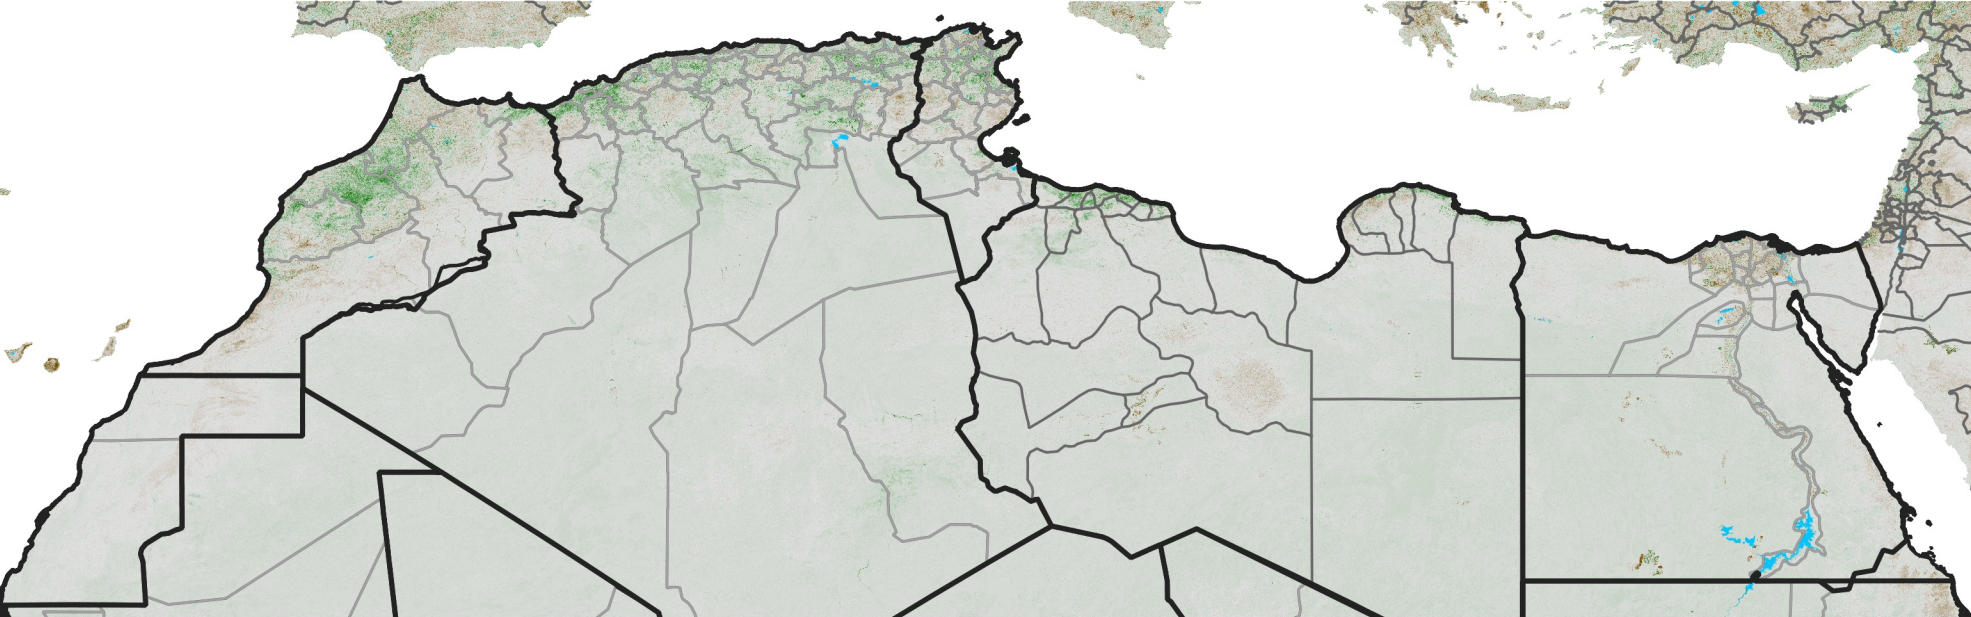

North Africa NDVI Anomaly

2011 minus mean (2003 - 2022)
Period 36 / December 21 - 31, 2011

NDVI Anomaly

< -0.3 -0.2 -0.1 -0.05 0.05 0.1 0.2 >0.3

Negative

No Difference

Positive