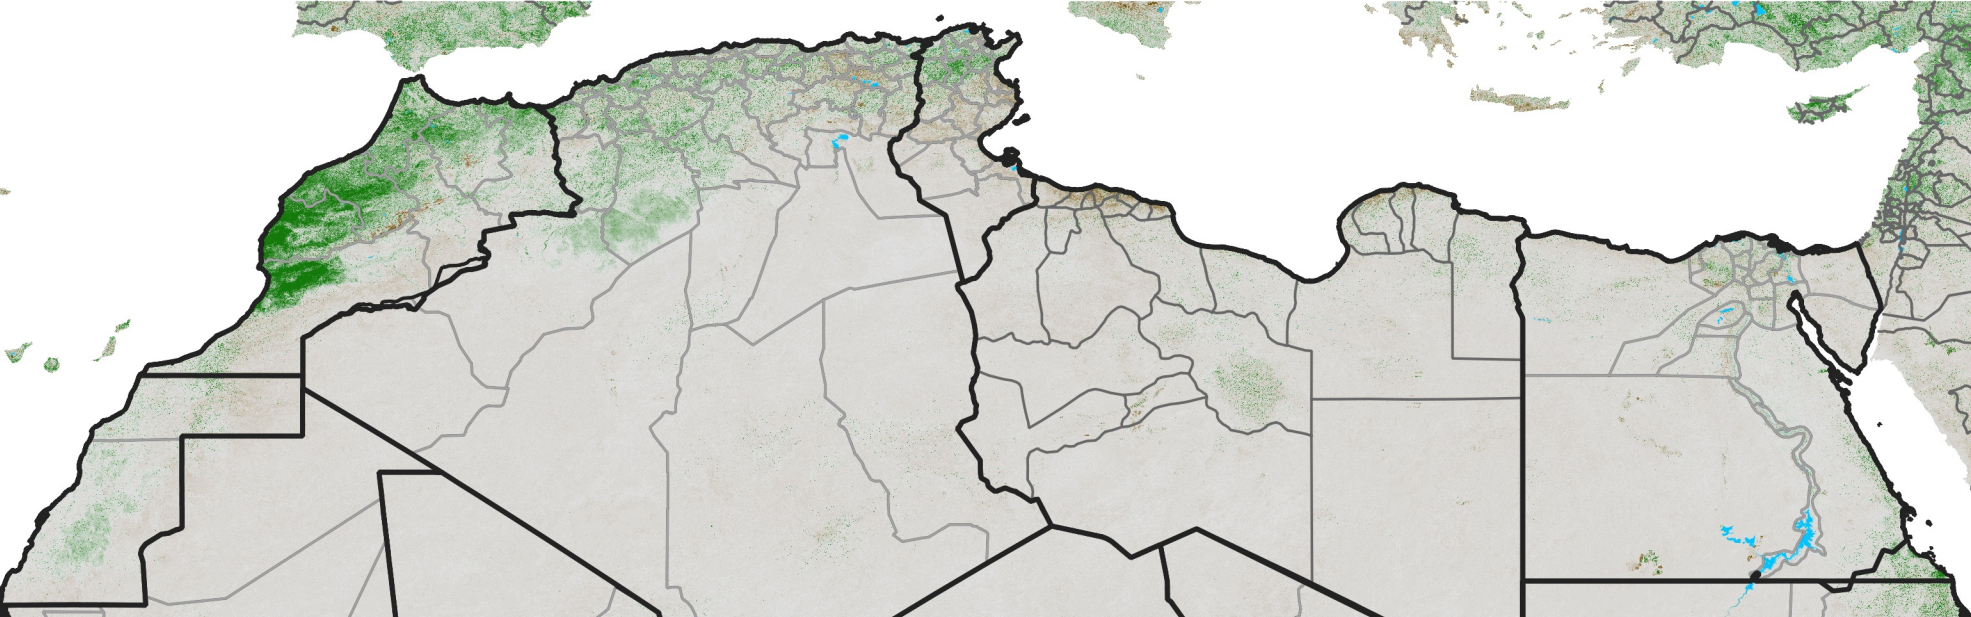

North Africa NDVI Anomaly

2012 minus mean (2003 - 2022)
Period 34 / December 01 - 10, 2012

NDVI Anomaly

< -0.3 -0.2 -0.1 -0.05 0.05 0.1 0.2 >0.3

Negative No Difference Positive