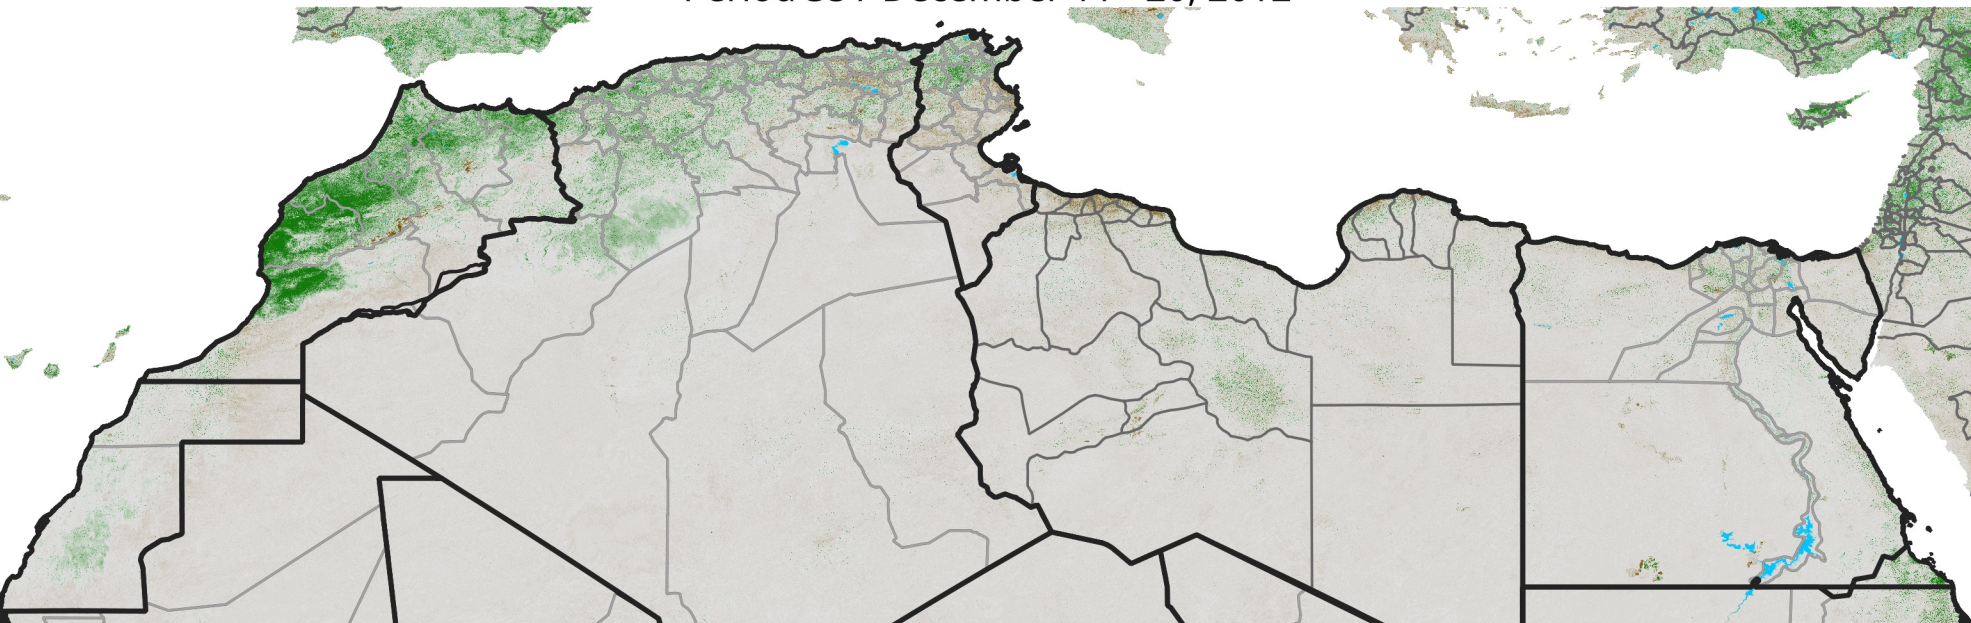

# North Africa NDVI Anomaly

2012 minus mean (2003 - 2022)  
Period 35 / December 11 - 20, 2012

## NDVI Anomaly

< -0.3   -0.2   -0.1   -0.05   0.05   0.1   0.2   >0.3

Negative

No Difference

Positive