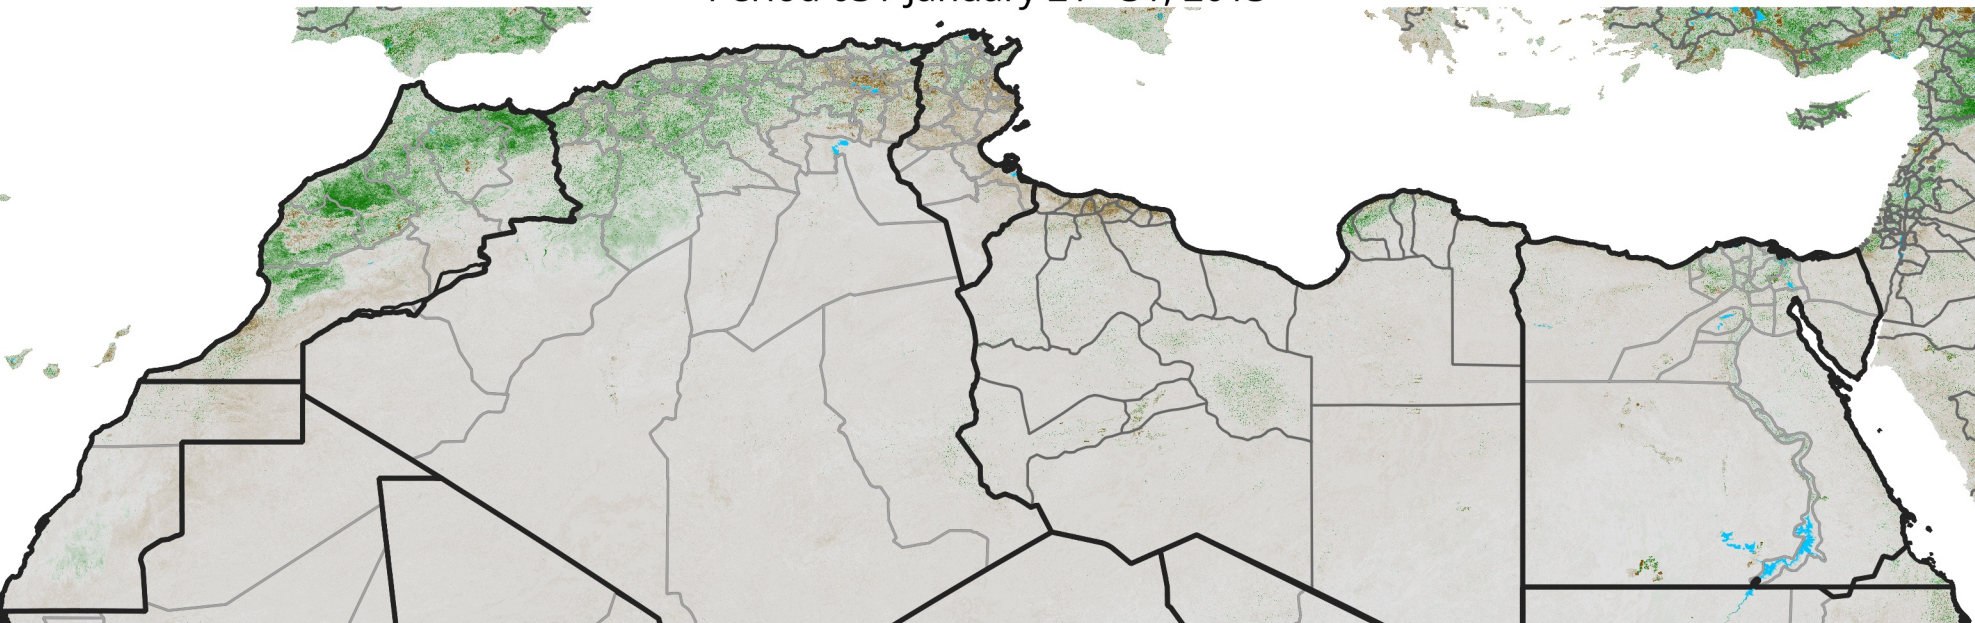

North Africa NDVI Anomaly

2013 minus mean (2003 - 2022)

Period 03 / January 21 - 31, 2013

NDVI Anomaly

< -0.3 -0.2 -0.1 -0.05 0.05 0.1 0.2 >0.3

Negative

No Difference

Positive