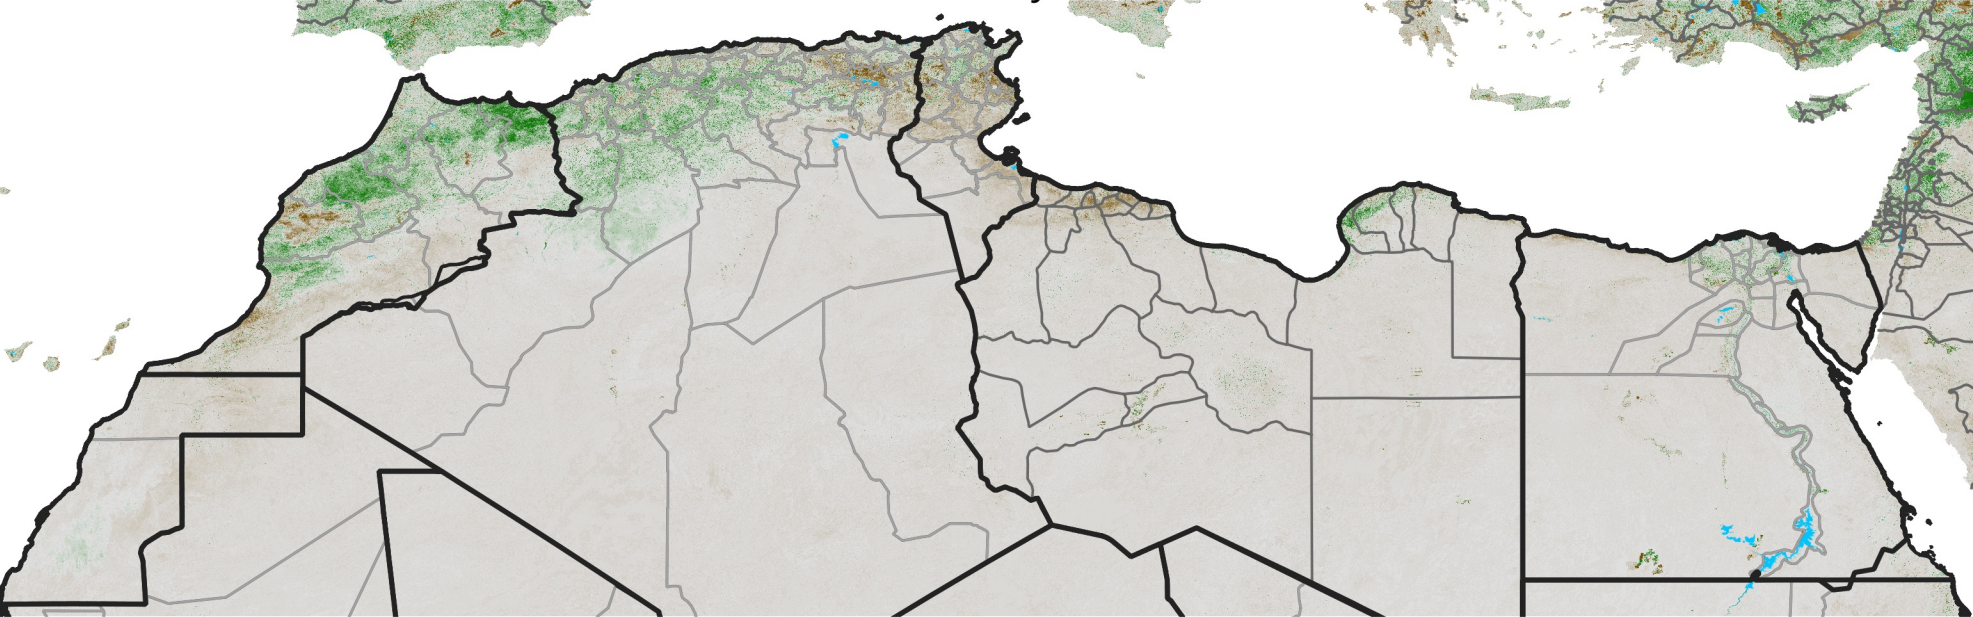

# North Africa NDVI Anomaly

2013 minus mean (2003 - 2022)  
Period 05 / February 11 - 20, 2013

## NDVI Anomaly

< -0.3   -0.2   -0.1   -0.05   0.05   0.1   0.2   >0.3

Negative

No Difference

Positive