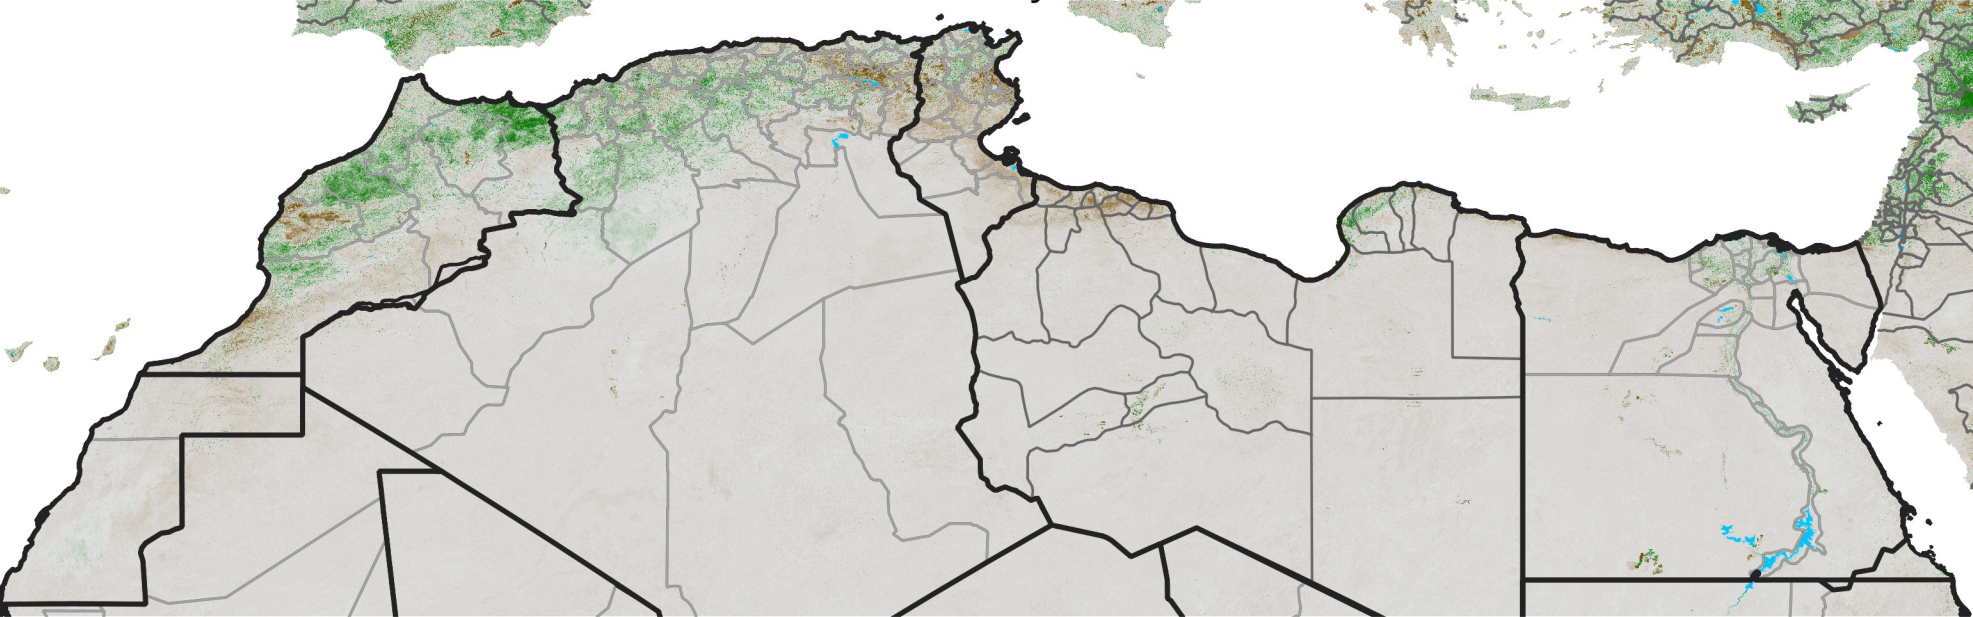

North Africa NDVI Anomaly

2013 minus mean (2003 - 2022)
Period 06 / February 21 - 28, 2013

NDVI Anomaly

< -0.3 -0.2 -0.1 -0.05 0.05 0.1 0.2 >0.3

Negative

No Difference

Positive