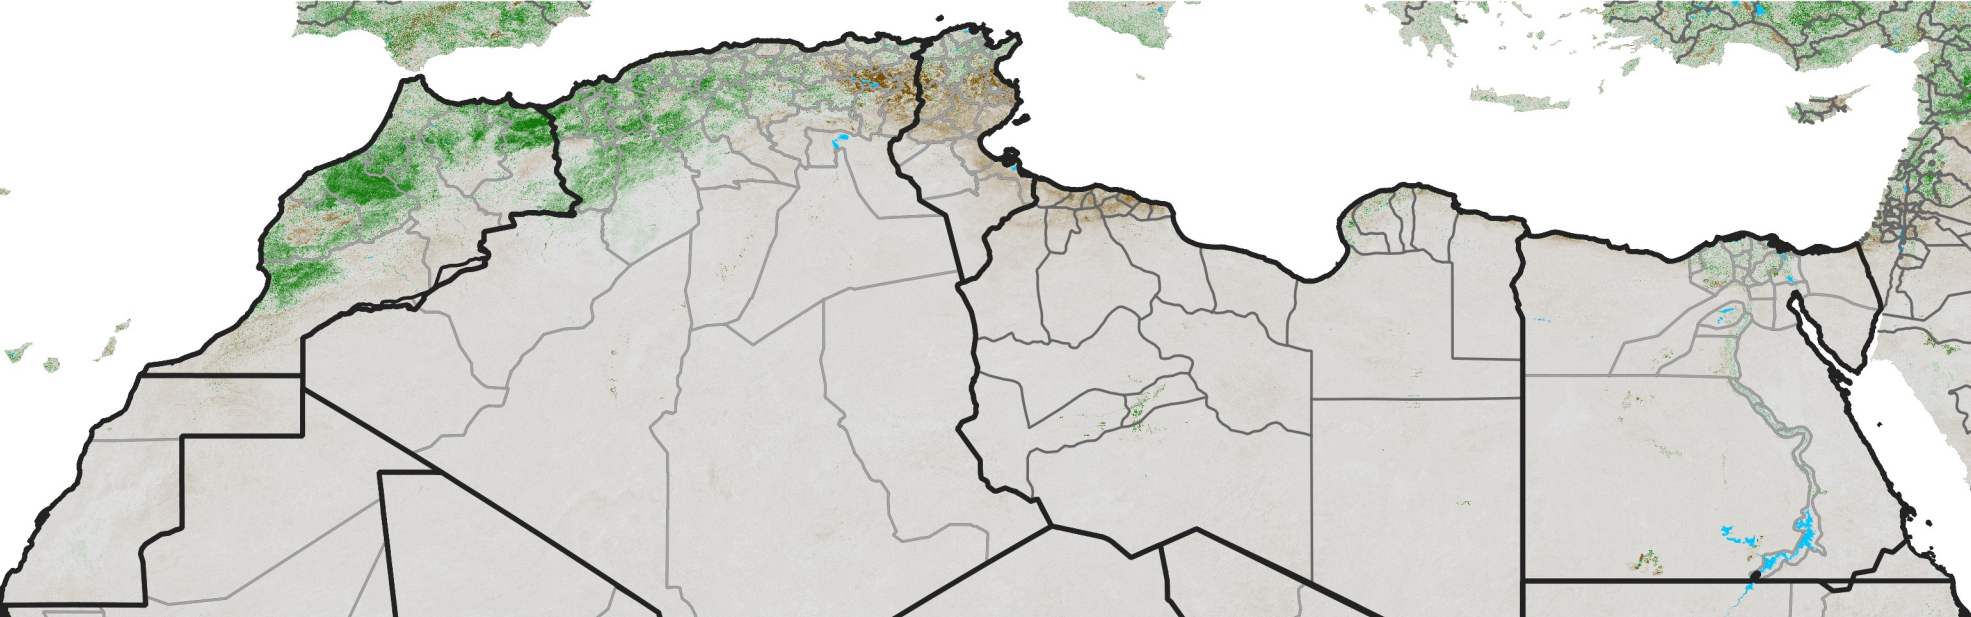

North Africa NDVI Anomaly

2013 minus mean (2003 - 2022)

Period 09 / March 21 - 31, 2013

NDVI Anomaly

< -0.3 -0.2 -0.1 -0.05 0.05 0.1 0.2 >0.3

Negative

No Difference

Positive