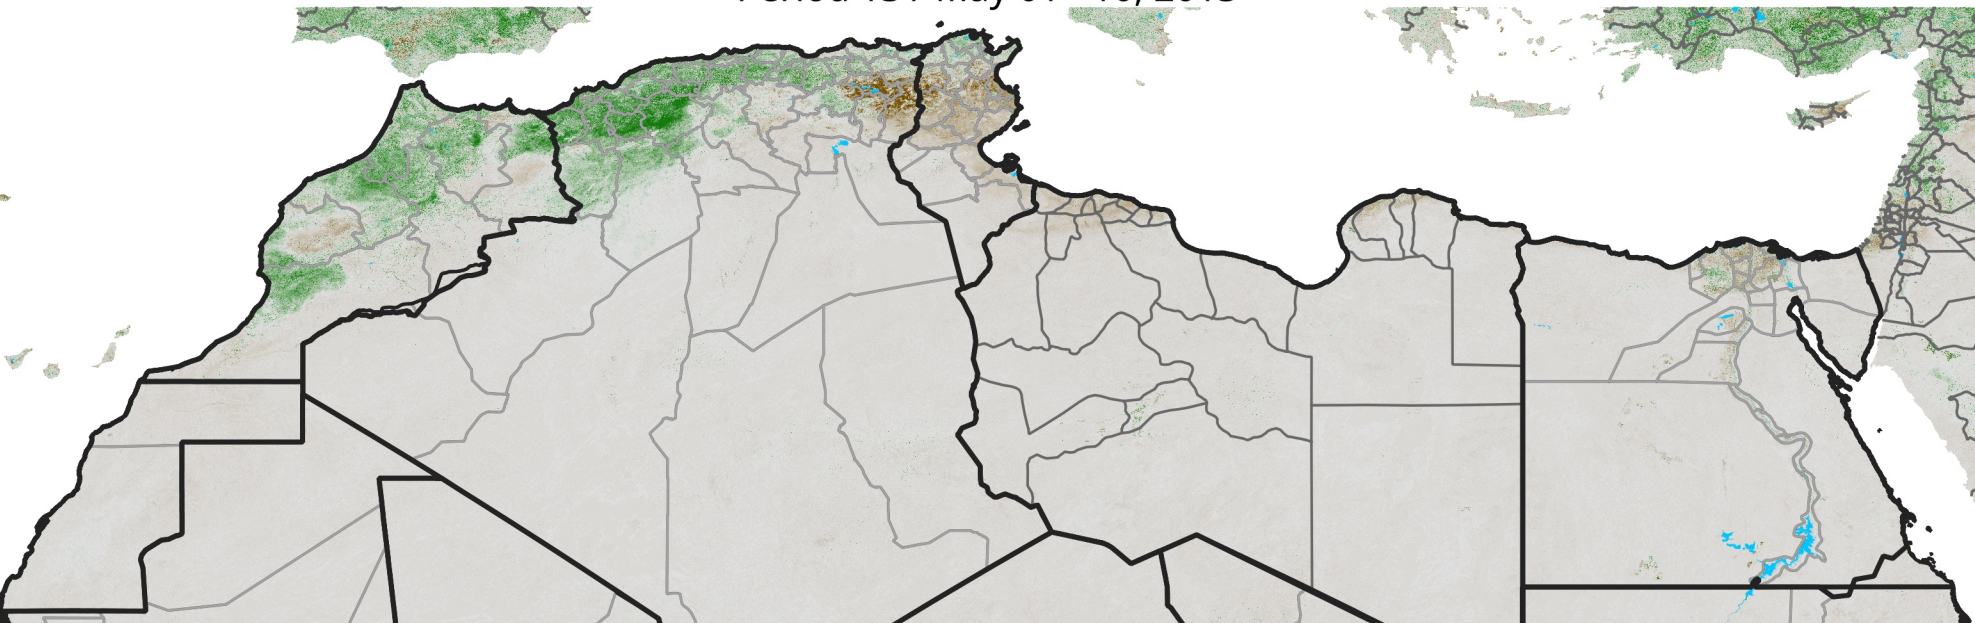

# North Africa NDVI Anomaly

2013 minus mean (2003 - 2022)

Period 13 / May 01 - 10, 2013

## NDVI Anomaly

< -0.3   -0.2   -0.1   -0.05   0.05   0.1   0.2   >0.3

Negative

No Difference

Positive