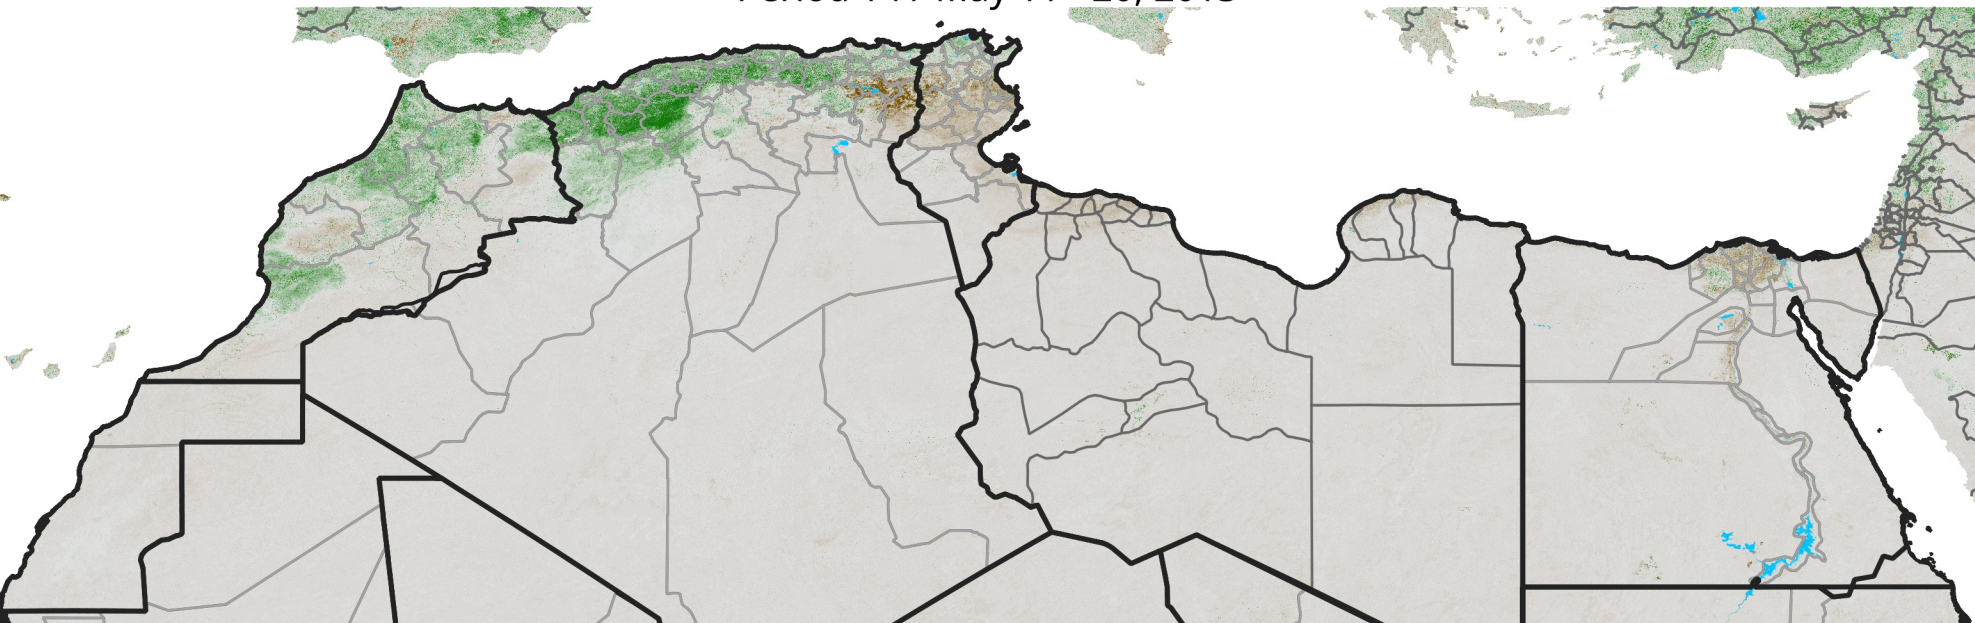

North Africa NDVI Anomaly

2013 minus mean (2003 - 2022)

Period 14 / May 11 - 20, 2013

NDVI Anomaly

< -0.3 -0.2 -0.1 -0.05 0.05 0.1 0.2 >0.3

Negative

No Difference

Positive