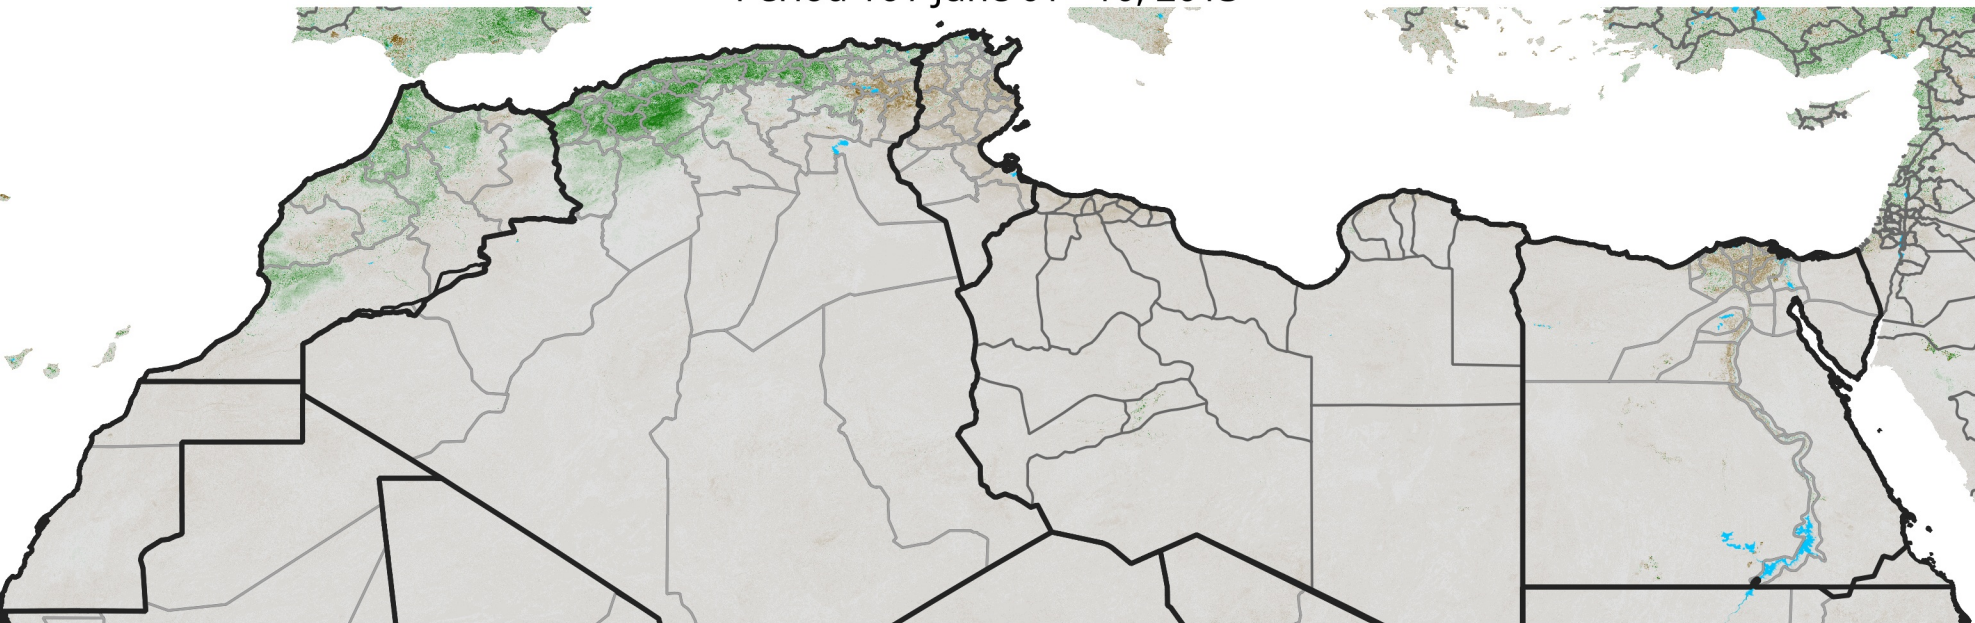

# North Africa NDVI Anomaly

2013 minus mean (2003 - 2022)

Period 16 / June 01 - 10, 2013

## NDVI Anomaly

< -0.3   -0.2   -0.1   -0.05   0.05   0.1   0.2   >0.3

Negative

No Difference

Positive