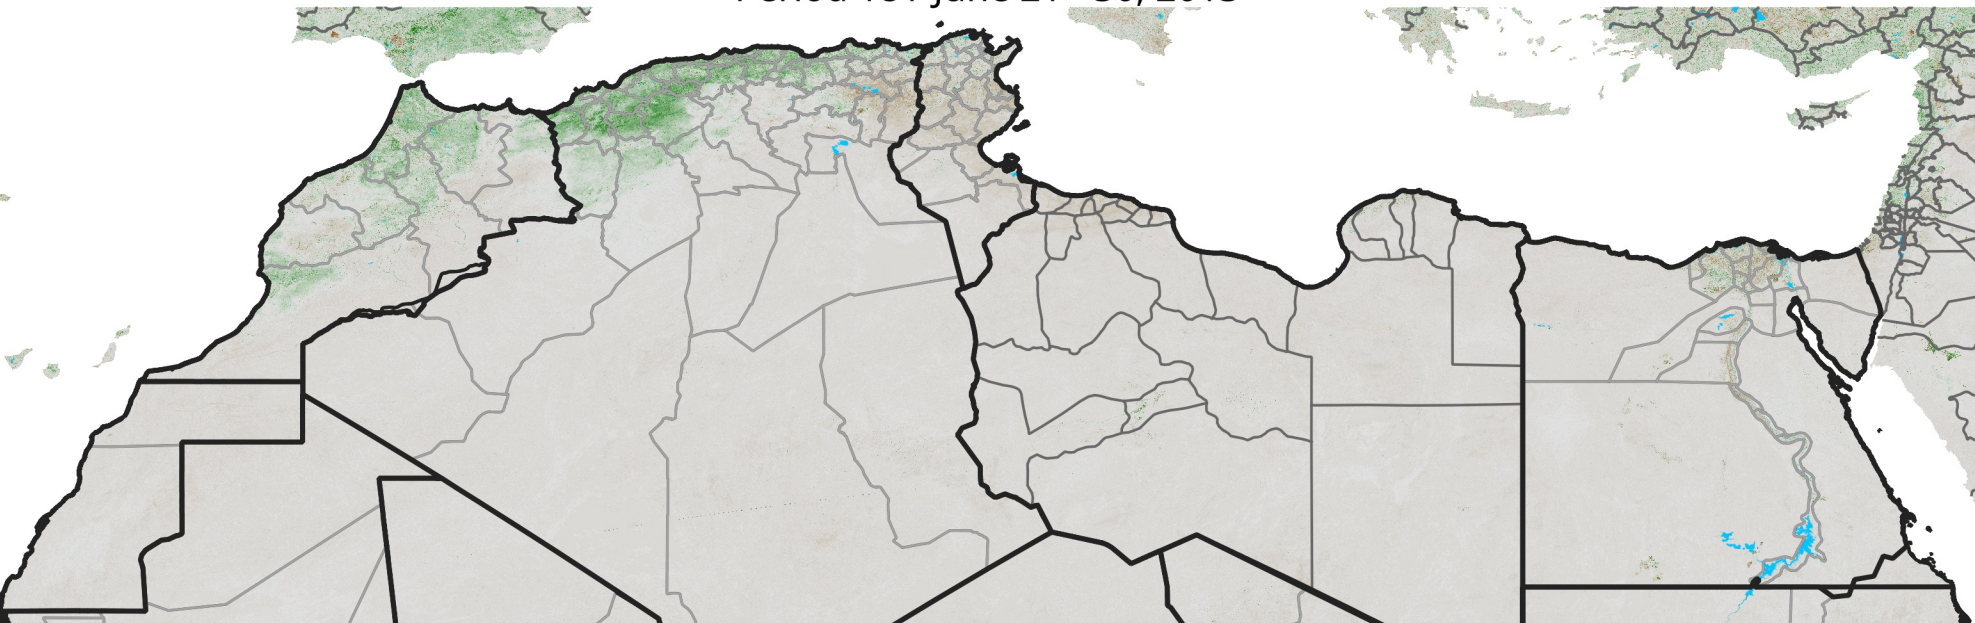

North Africa NDVI Anomaly

2013 minus mean (2003 - 2022)

Period 18 / June 21 - 30, 2013

NDVI Anomaly

< -0.3 -0.2 -0.1 -0.05 0.05 0.1 0.2 >0.3

Negative

No Difference

Positive