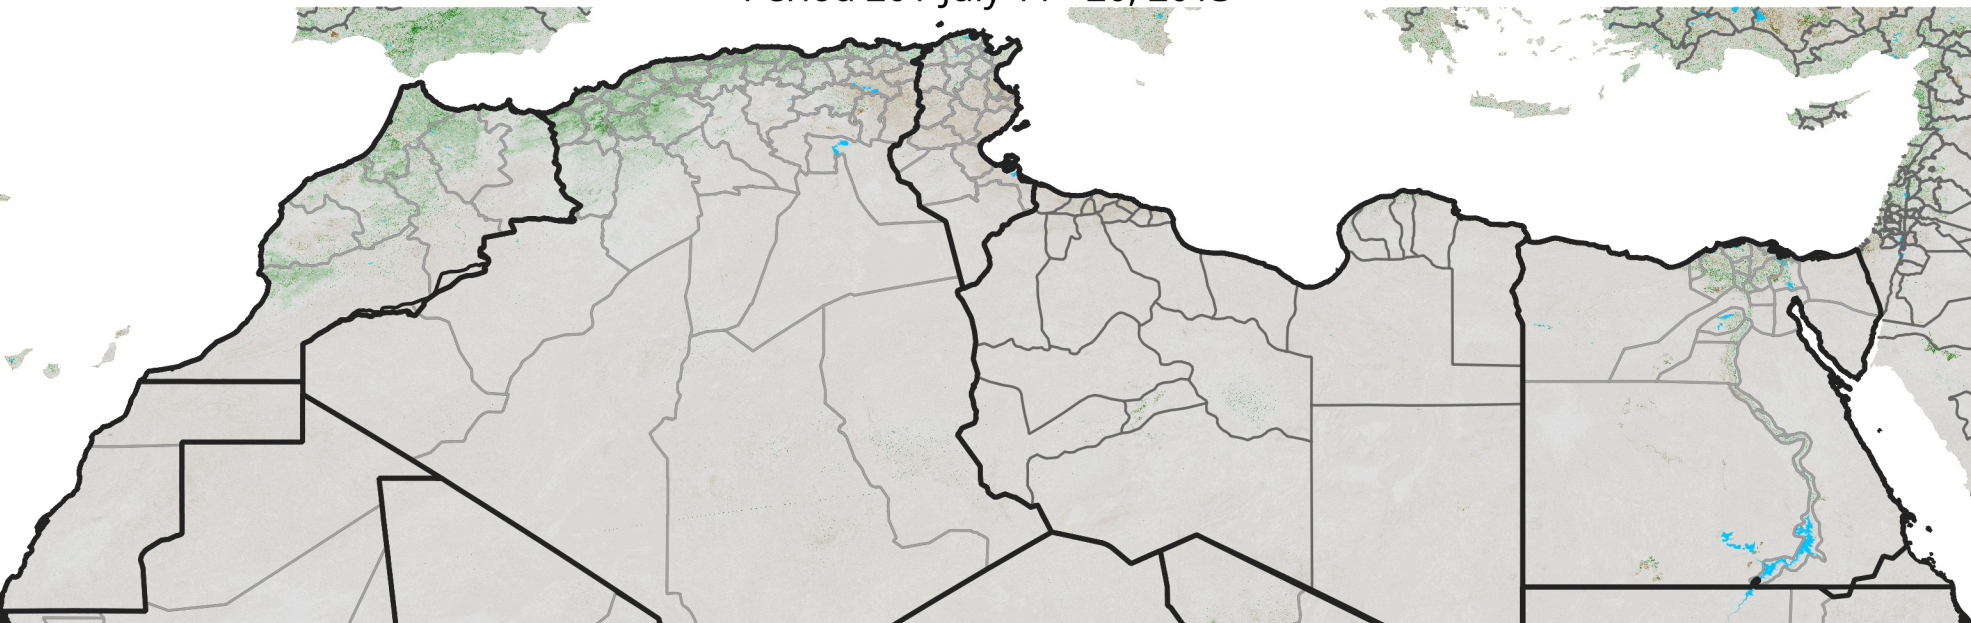

North Africa NDVI Anomaly

2013 minus mean (2003 - 2022)

Period 20 / July 11 - 20, 2013

NDVI Anomaly

< -0.3 -0.2 -0.1 -0.05 0.05 0.1 0.2 >0.3

Negative

No Difference

Positive