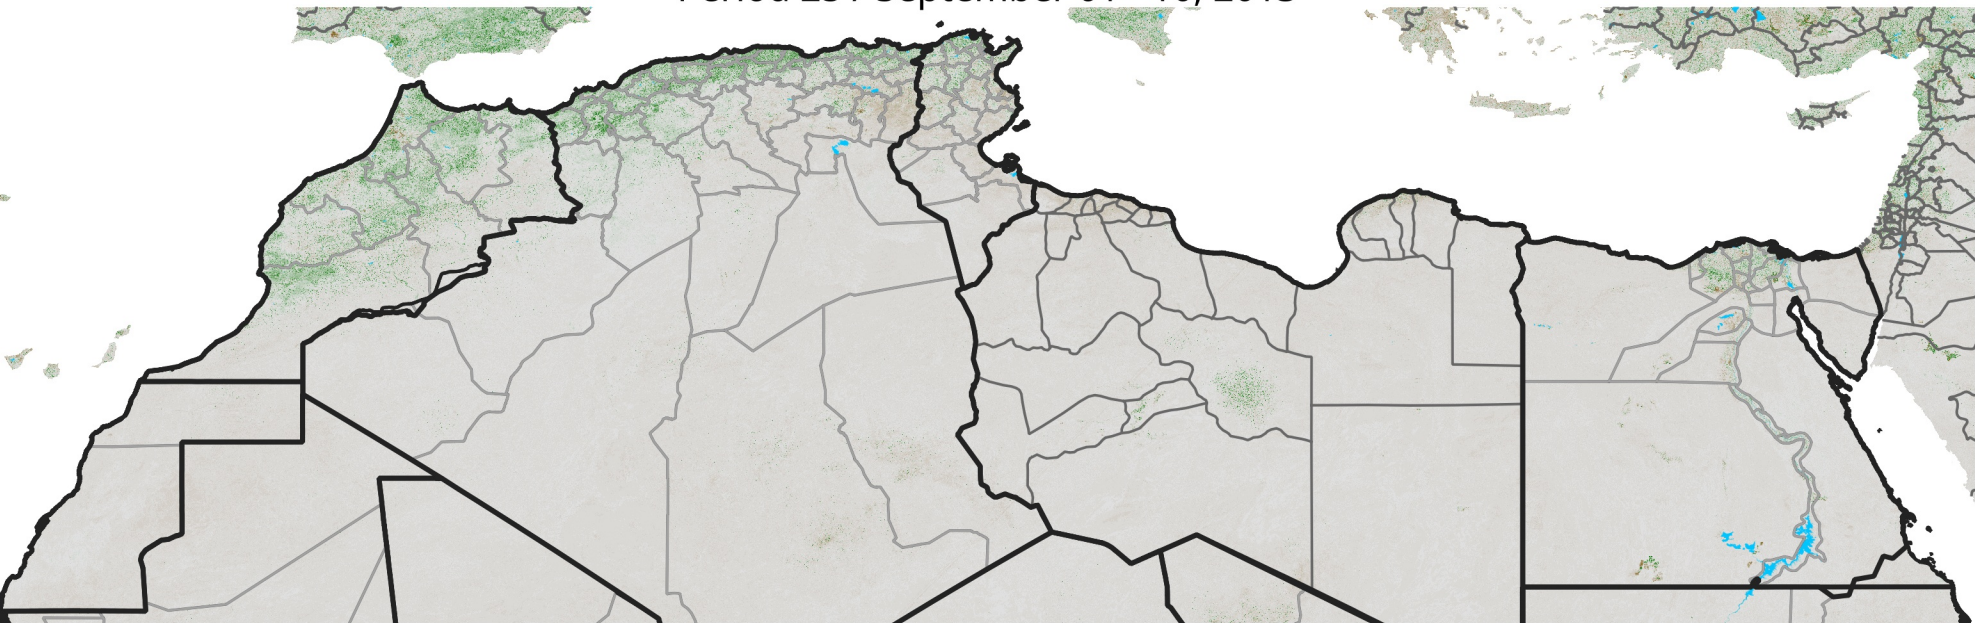

North Africa NDVI Anomaly

2013 minus mean (2003 - 2022)
Period 25 / September 01 - 10, 2013

NDVI Anomaly

< -0.3 -0.2 -0.1 -0.05 0.05 0.1 0.2 >0.3

Negative

No Difference

Positive