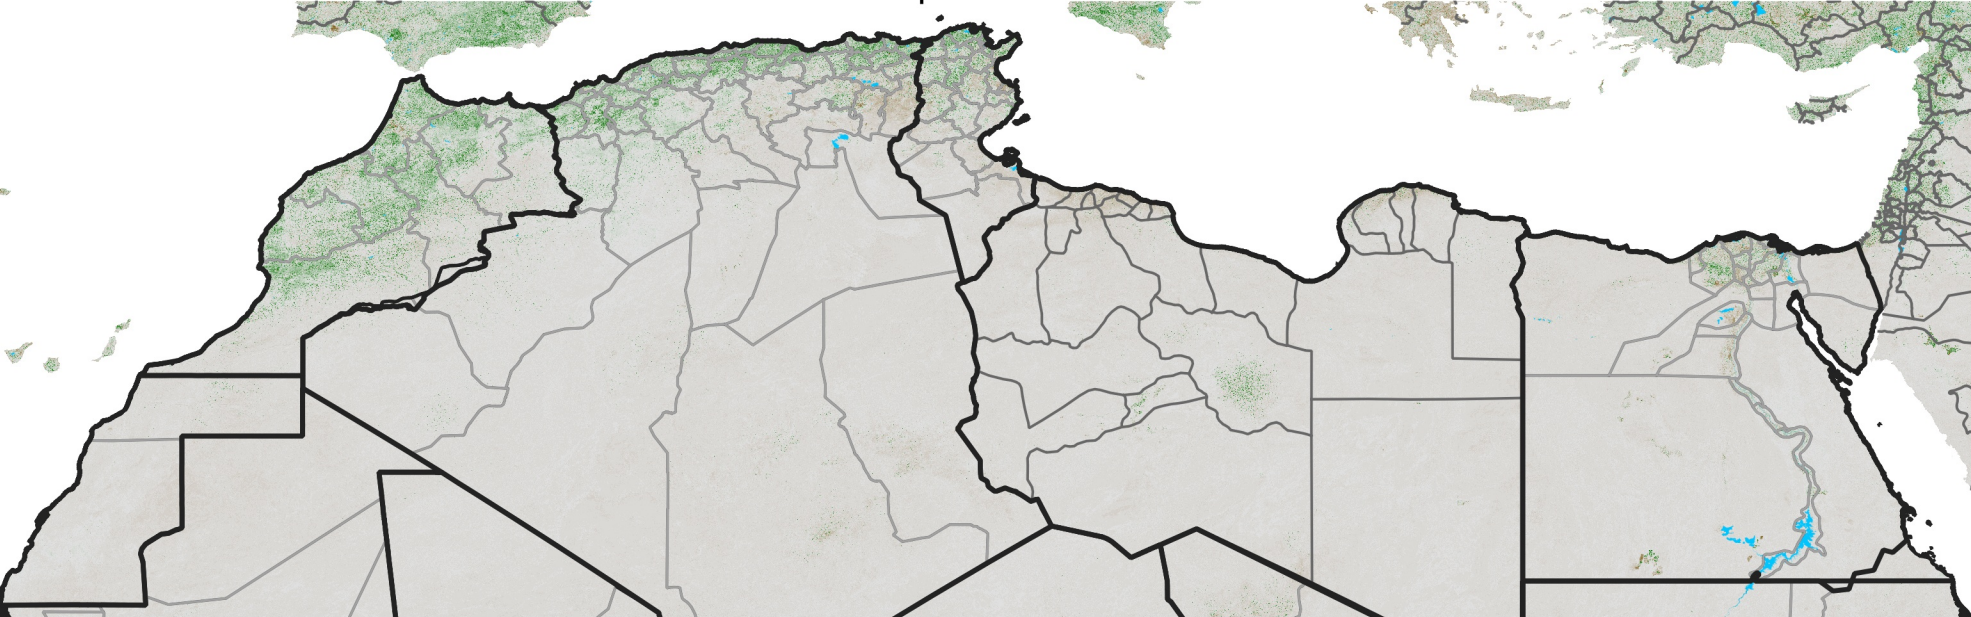

North Africa NDVI Anomaly

2013 minus mean (2003 - 2022)
Period 26 / September 11 - 20, 2013

NDVI Anomaly

< -0.3 -0.2 -0.1 -0.05 0.05 0.1 0.2 >0.3

Negative

No Difference

Positive