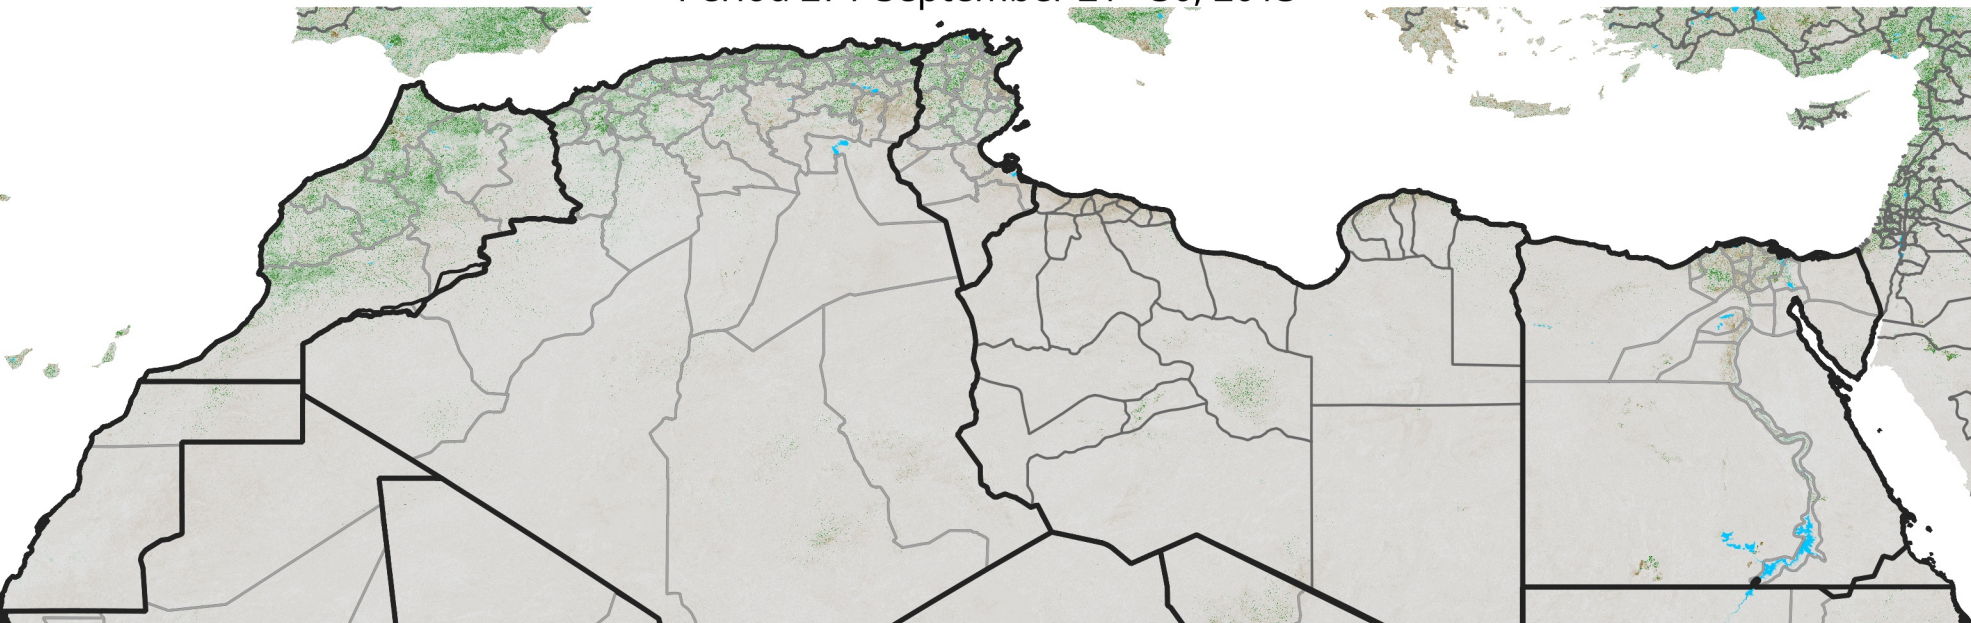

North Africa NDVI Anomaly

2013 minus mean (2003 - 2022)
Period 27 / September 21 - 30, 2013

NDVI Anomaly

< -0.3 -0.2 -0.1 -0.05 0.05 0.1 0.2 >0.3

Negative

No Difference

Positive