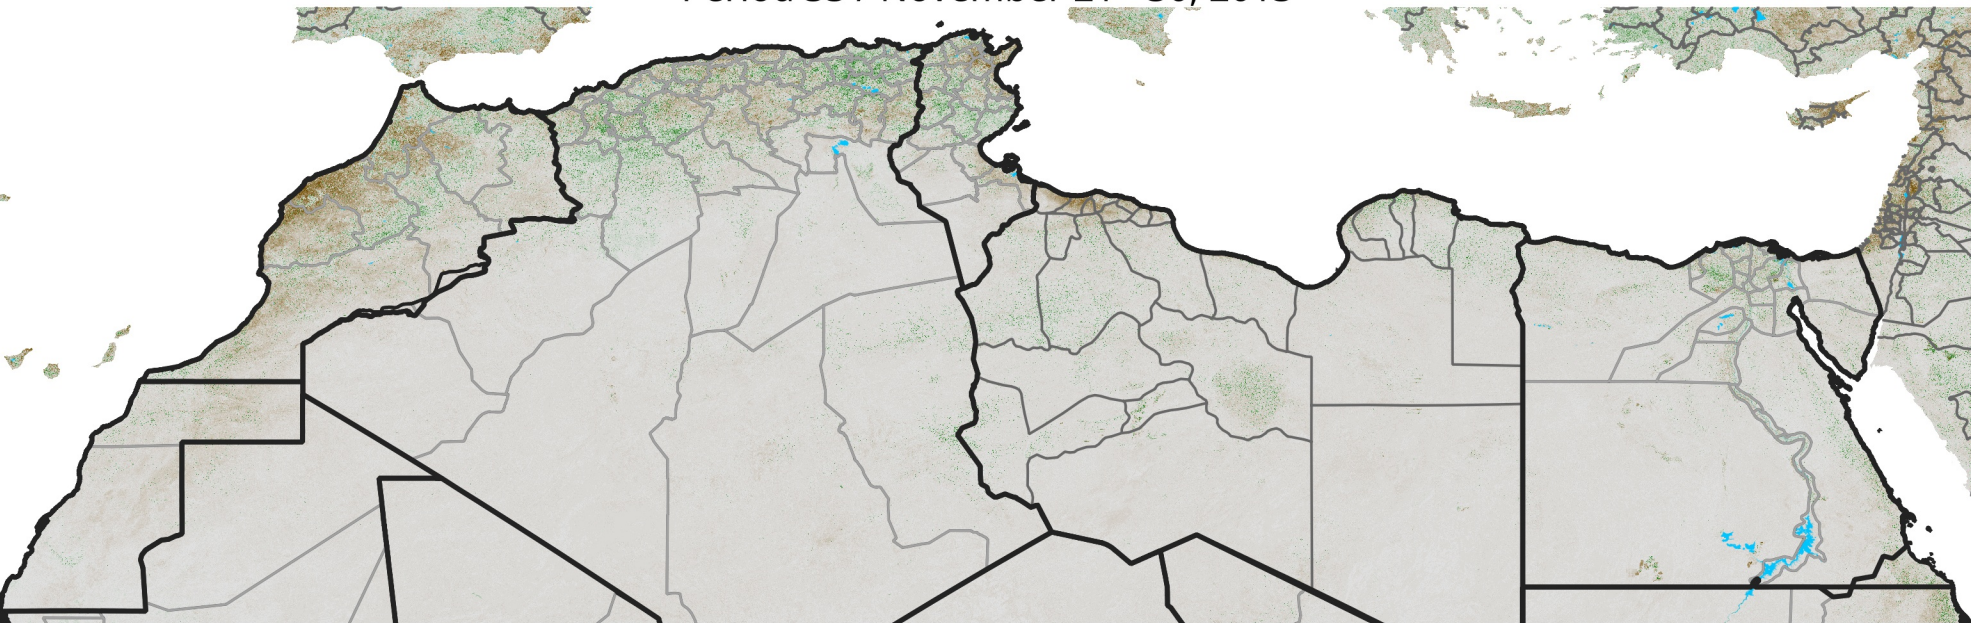

North Africa NDVI Anomaly

2013 minus mean (2003 - 2022)
Period 33 / November 21 - 30, 2013

NDVI Anomaly

< -0.3 -0.2 -0.1 -0.05 0.05 0.1 0.2 >0.3

Negative

No Difference

Positive