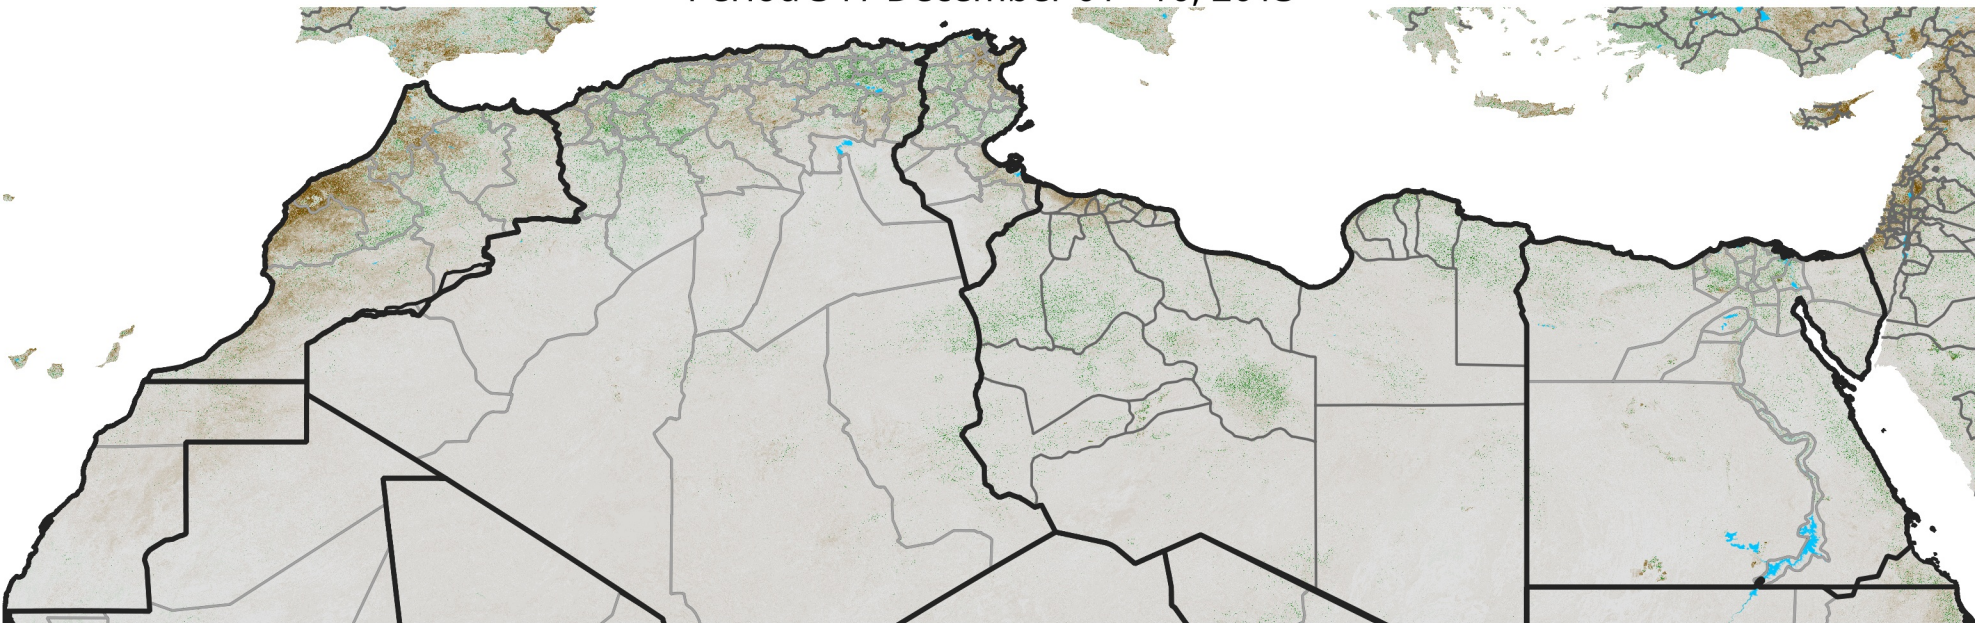

North Africa NDVI Anomaly

2013 minus mean (2003 - 2022)
Period 34 / December 01 - 10, 2013

NDVI Anomaly

< -0.3 -0.2 -0.1 -0.05 0.05 0.1 0.2 >0.3

Negative

No Difference

Positive