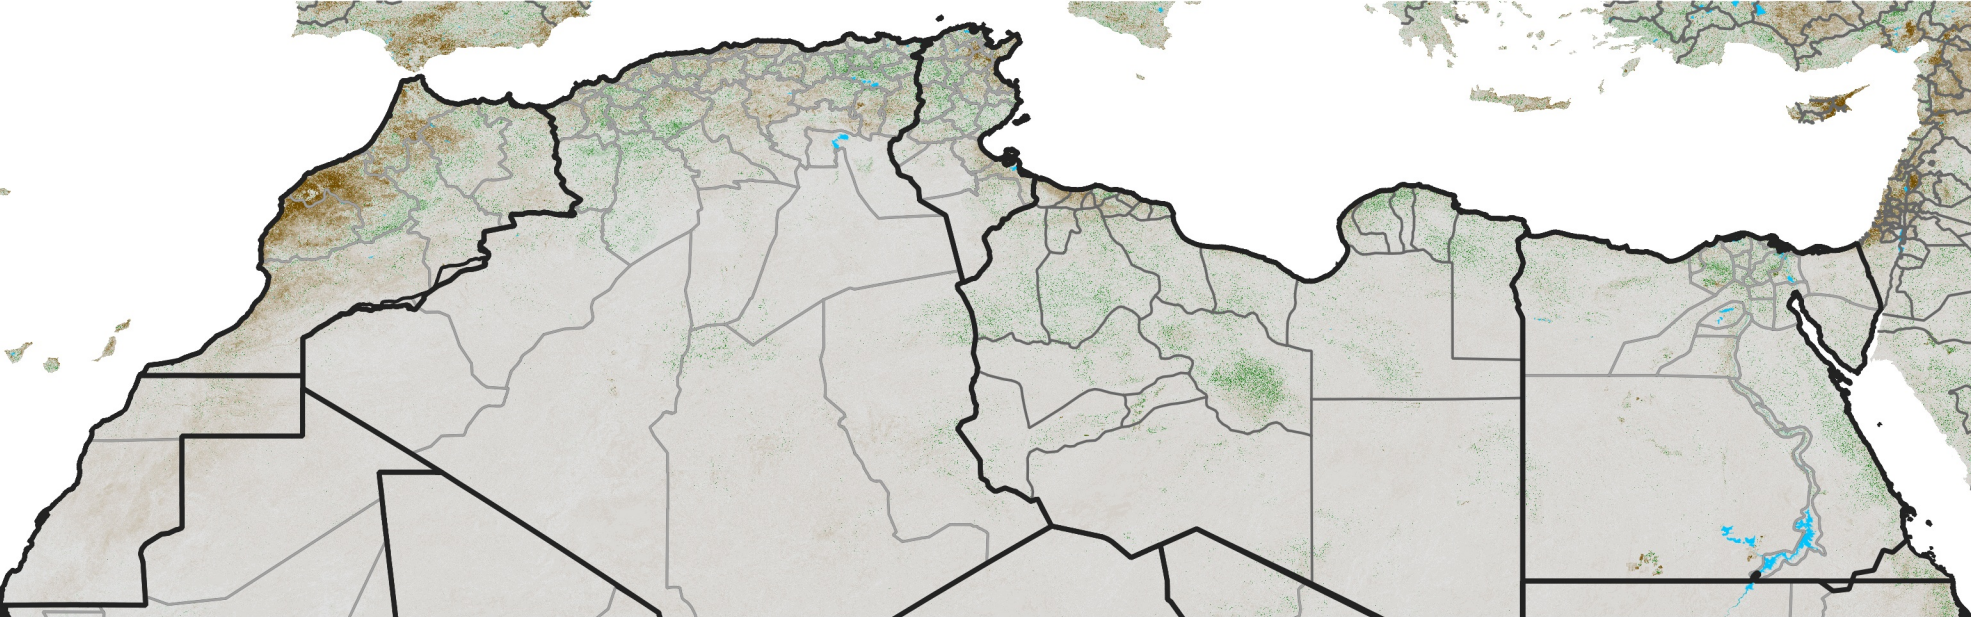

# North Africa NDVI Anomaly

2013 minus mean (2003 - 2022)  
Period 35 / December 11 - 20, 2013

## NDVI Anomaly

< -0.3   -0.2   -0.1   -0.05   0.05   0.1   0.2   >0.3

Negative

No Difference

Positive