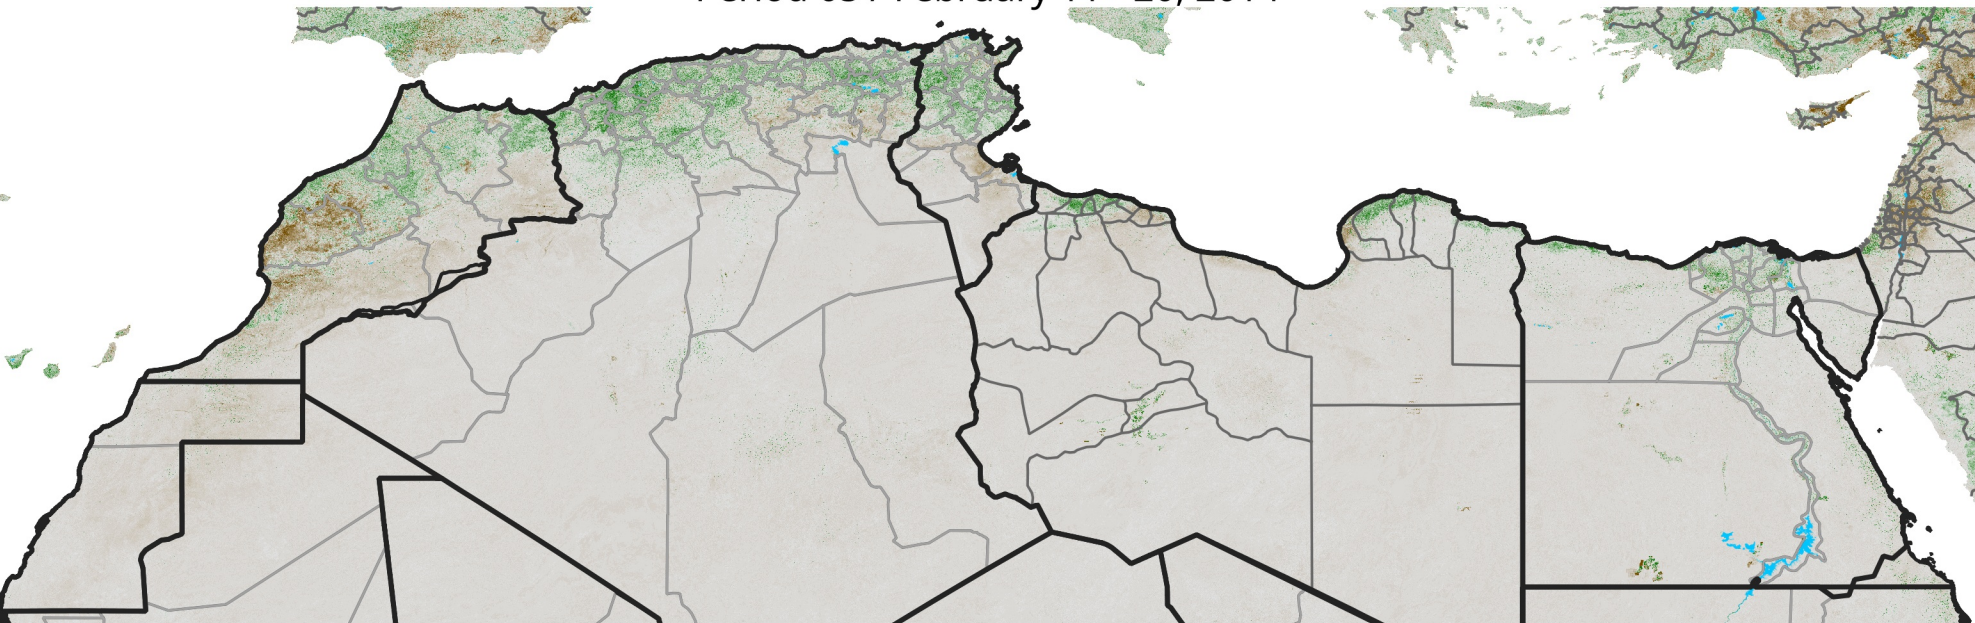

North Africa NDVI Anomaly

2014 minus mean (2003 - 2022)
Period 05 / February 11 - 20, 2014

NDVI Anomaly

< -0.3 -0.2 -0.1 -0.05 0.05 0.1 0.2 >0.3

Negative No Difference Positive