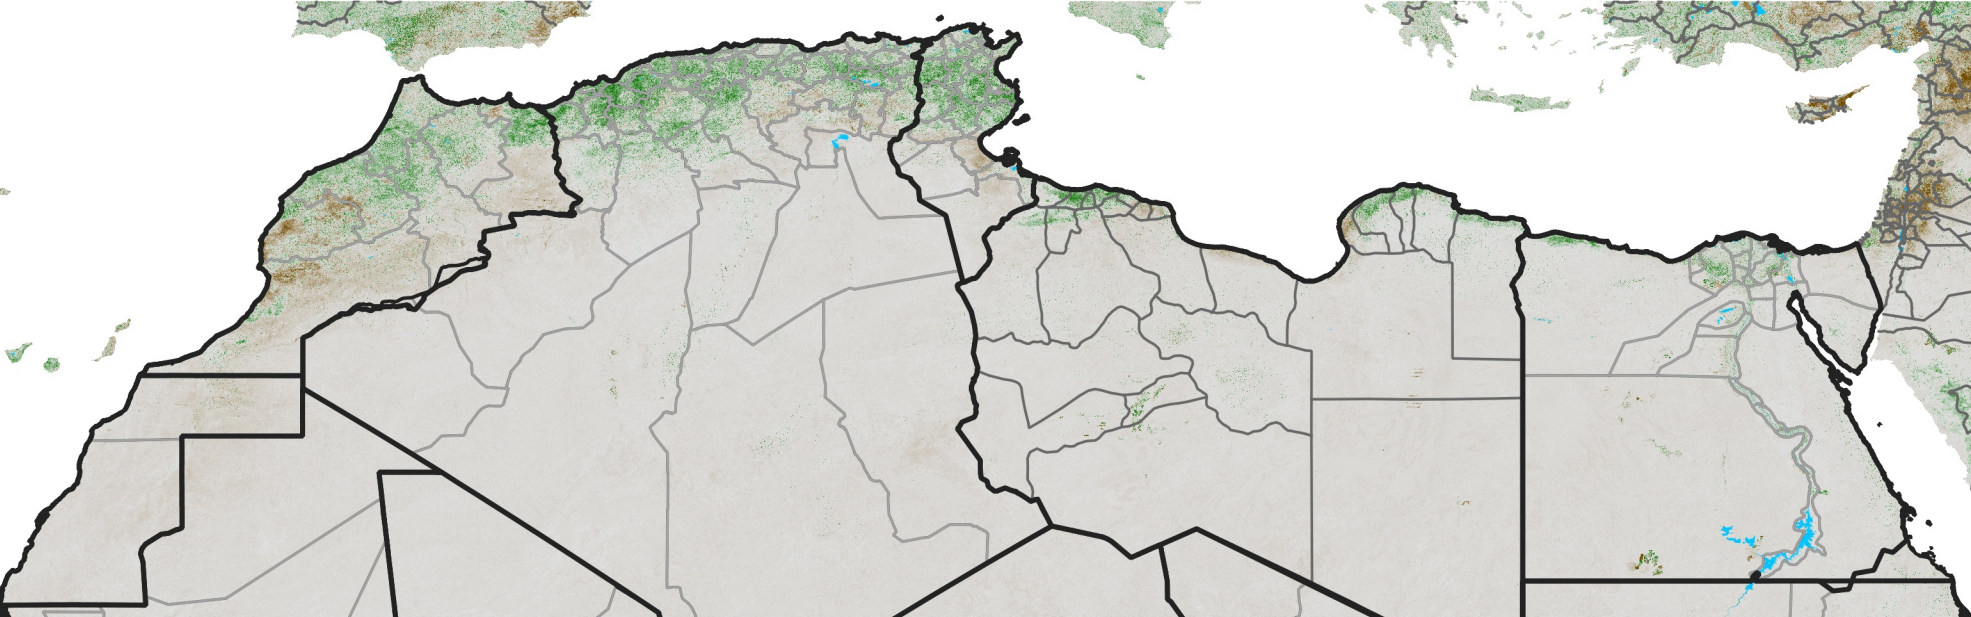

# North Africa NDVI Anomaly

2014 minus mean (2003 - 2022)

Period 07 / March 01 - 10, 2014

## NDVI Anomaly

< -0.3   -0.2   -0.1   -0.05   0.05   0.1   0.2   >0.3

Negative

No Difference

Positive