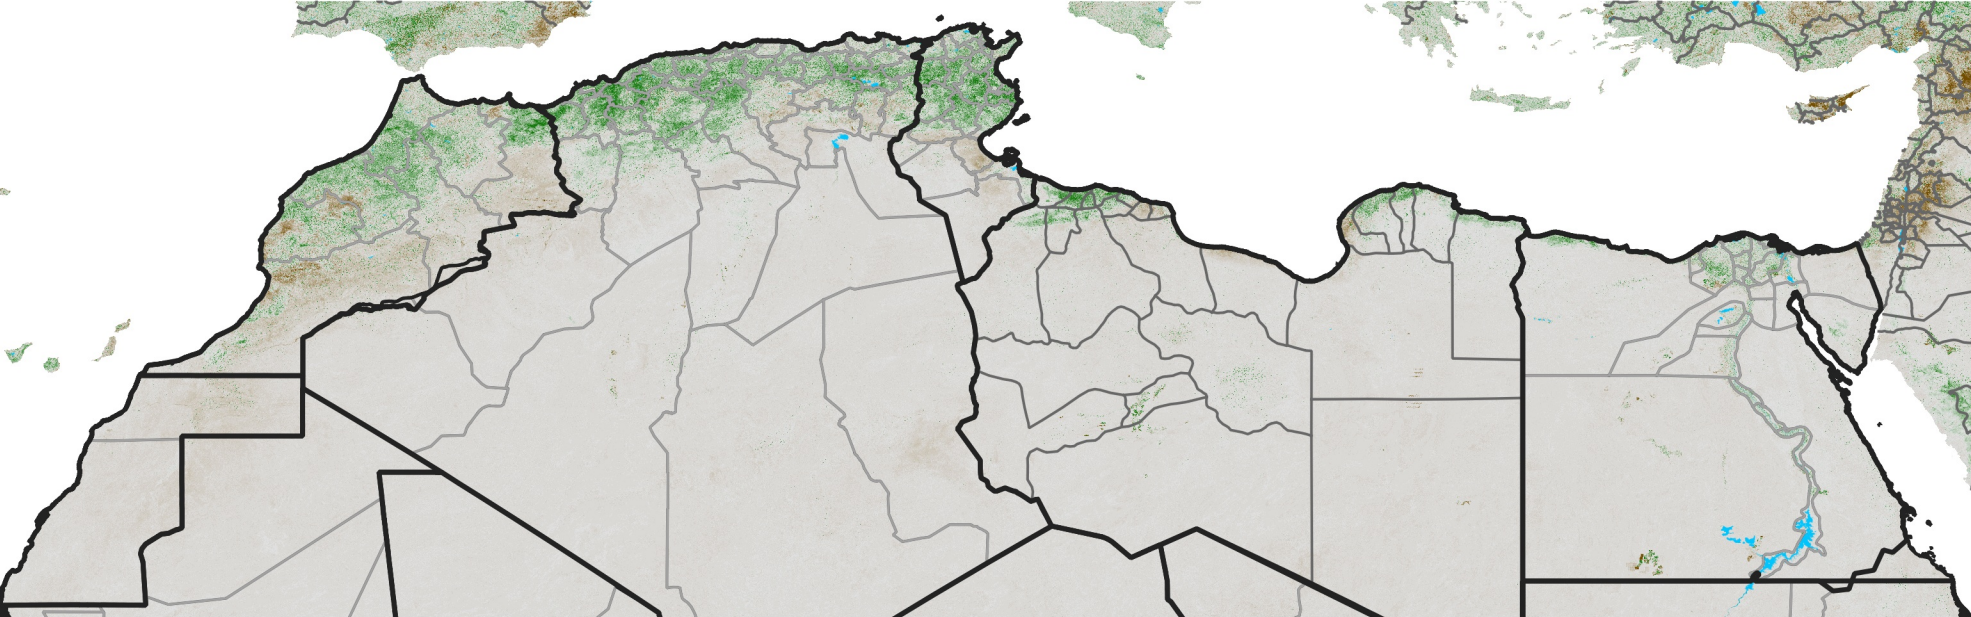

North Africa NDVI Anomaly

2014 minus mean (2003 - 2022)

Period 08 / March 11 - 20, 2014

NDVI Anomaly

< -0.3 -0.2 -0.1 -0.05 0.05 0.1 0.2 >0.3

Negative

No Difference

Positive