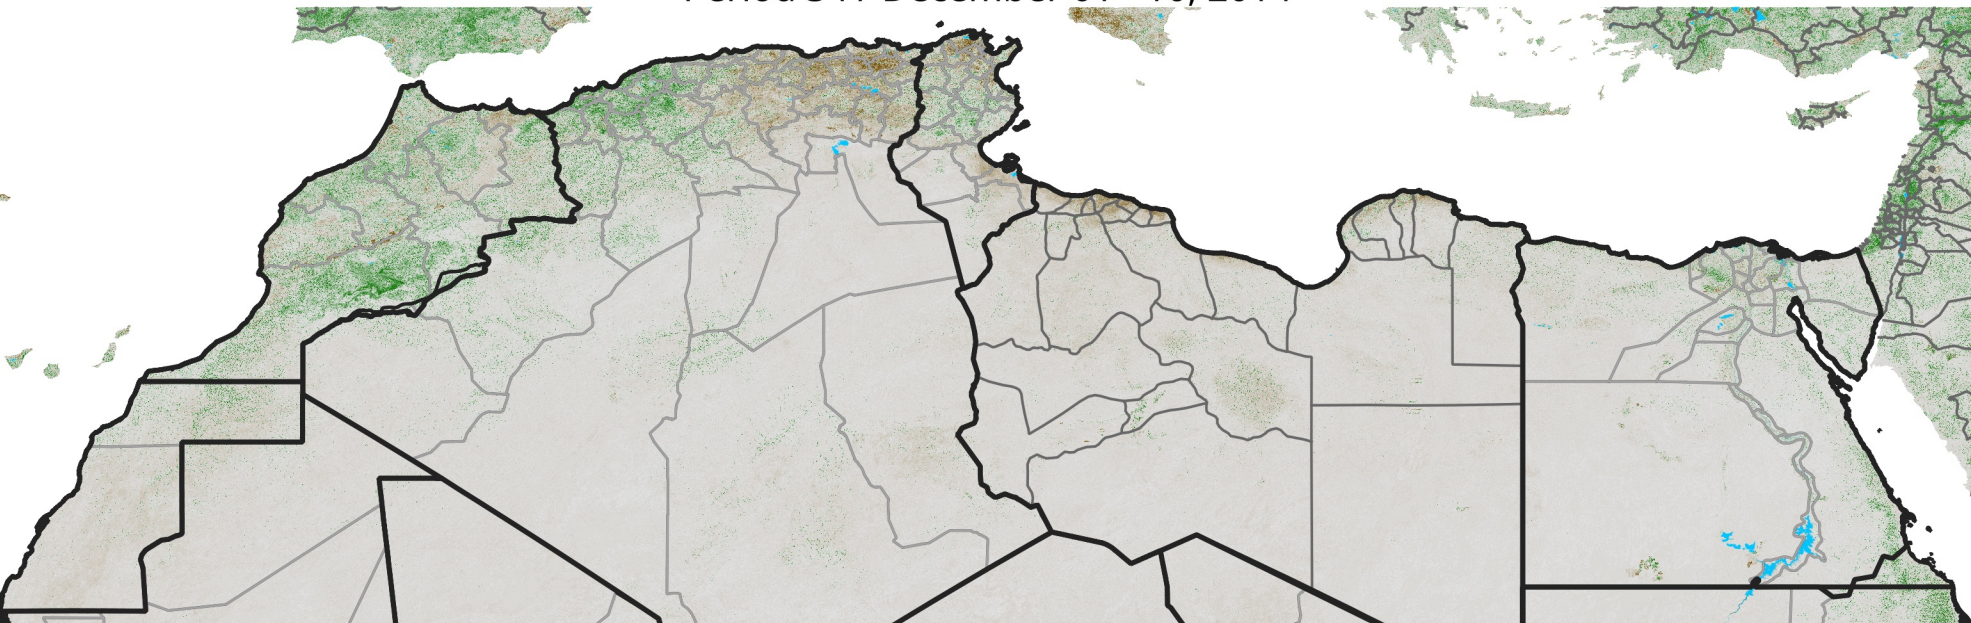

North Africa NDVI Anomaly

2014 minus mean (2003 - 2022)
Period 34 / December 01 - 10, 2014

NDVI Anomaly

< -0.3 -0.2 -0.1 -0.05 0.05 0.1 0.2 >0.3

Negative

No Difference

Positive