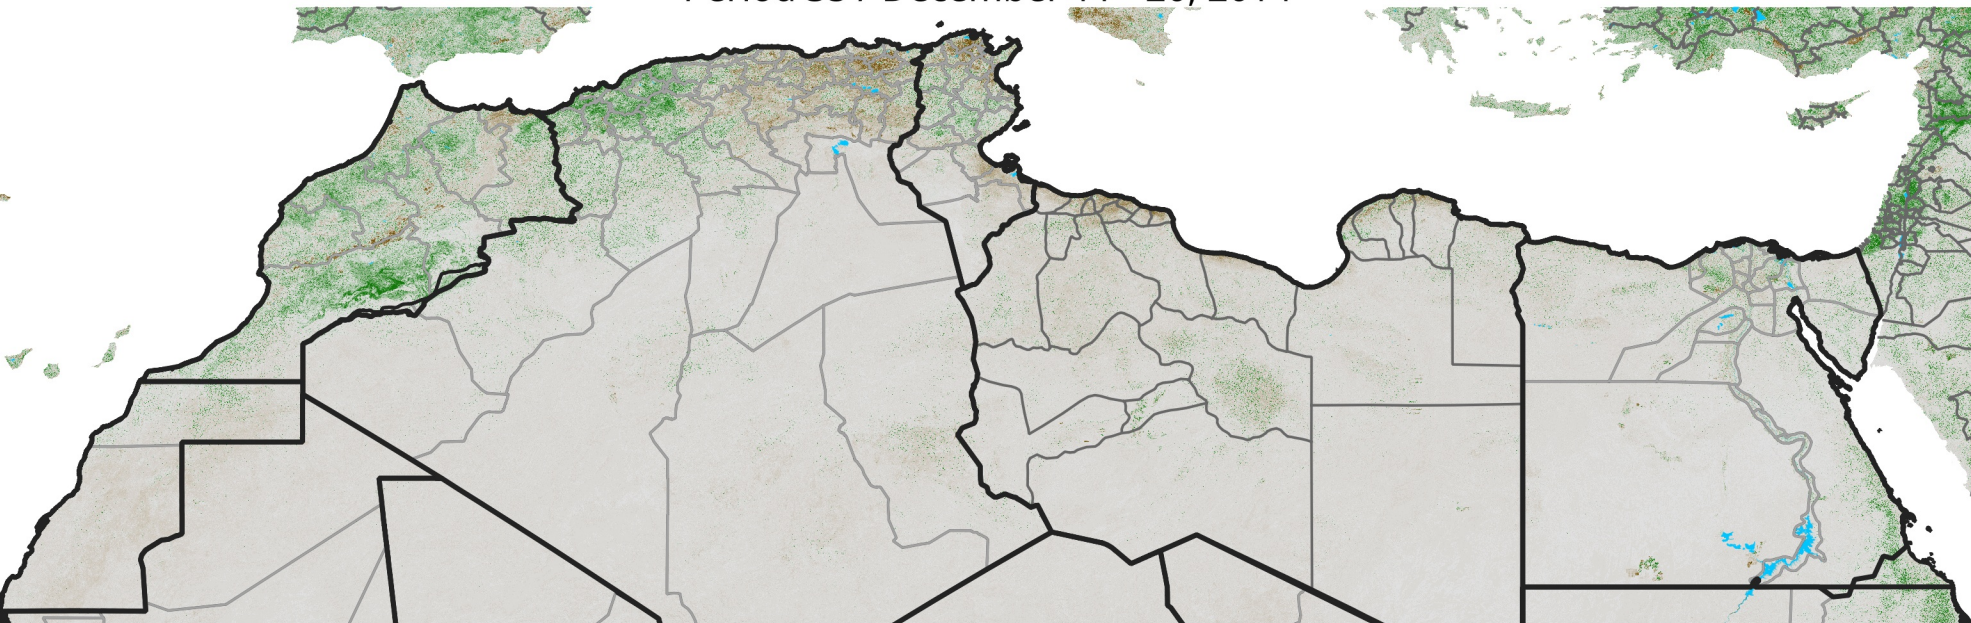

North Africa NDVI Anomaly

2014 minus mean (2003 - 2022)
Period 35 / December 11 - 20, 2014

NDVI Anomaly

< -0.3 -0.2 -0.1 -0.05 0.05 0.1 0.2 >0.3

Negative

No Difference

Positive