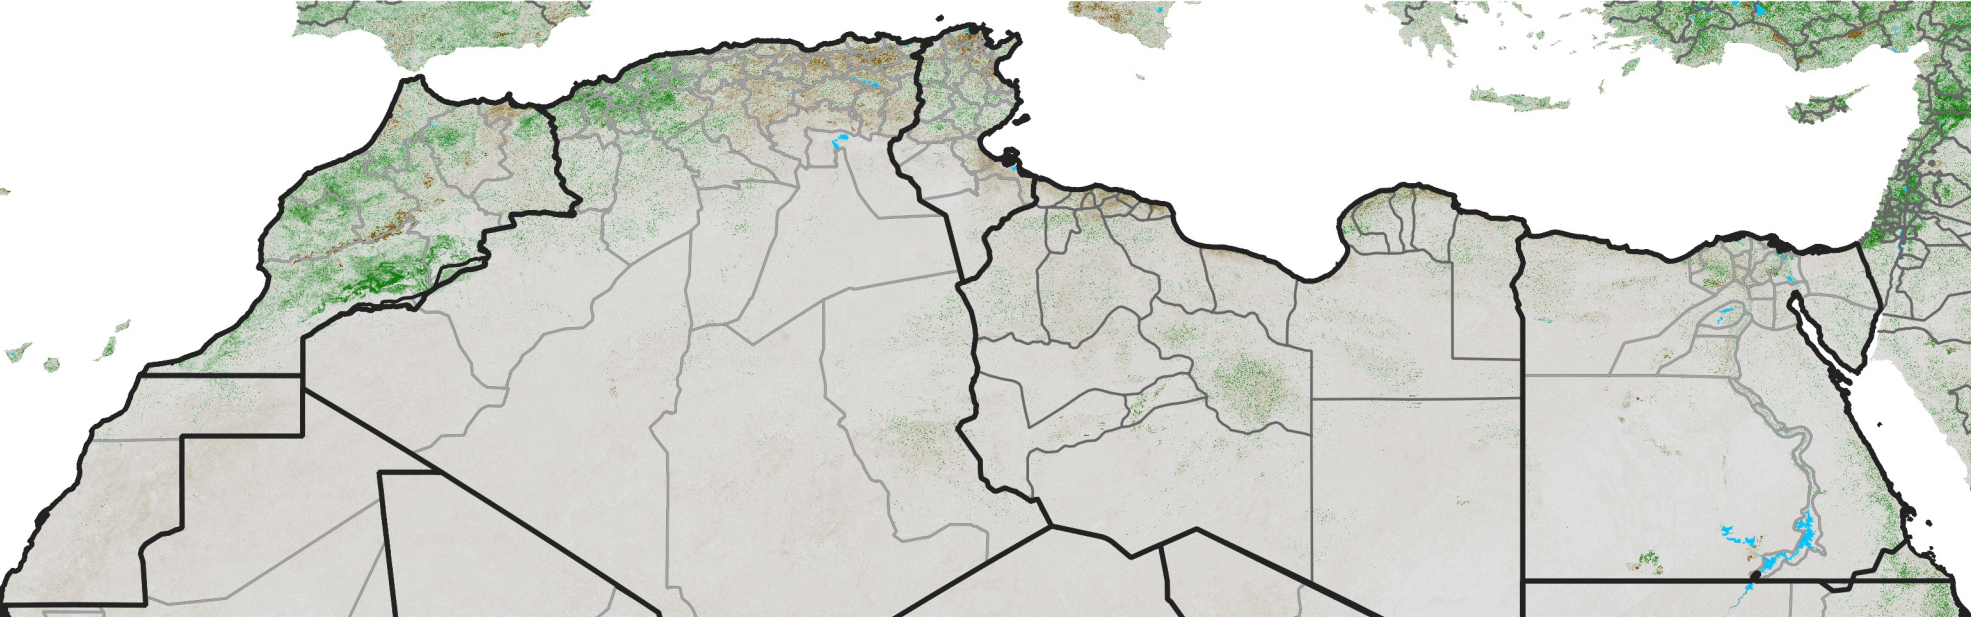

North Africa NDVI Anomaly

2014 minus mean (2003 - 2022)
Period 36 / December 21 - 31, 2014

NDVI Anomaly

< -0.3 -0.2 -0.1 -0.05 0.05 0.1 0.2 >0.3

Negative

No Difference

Positive