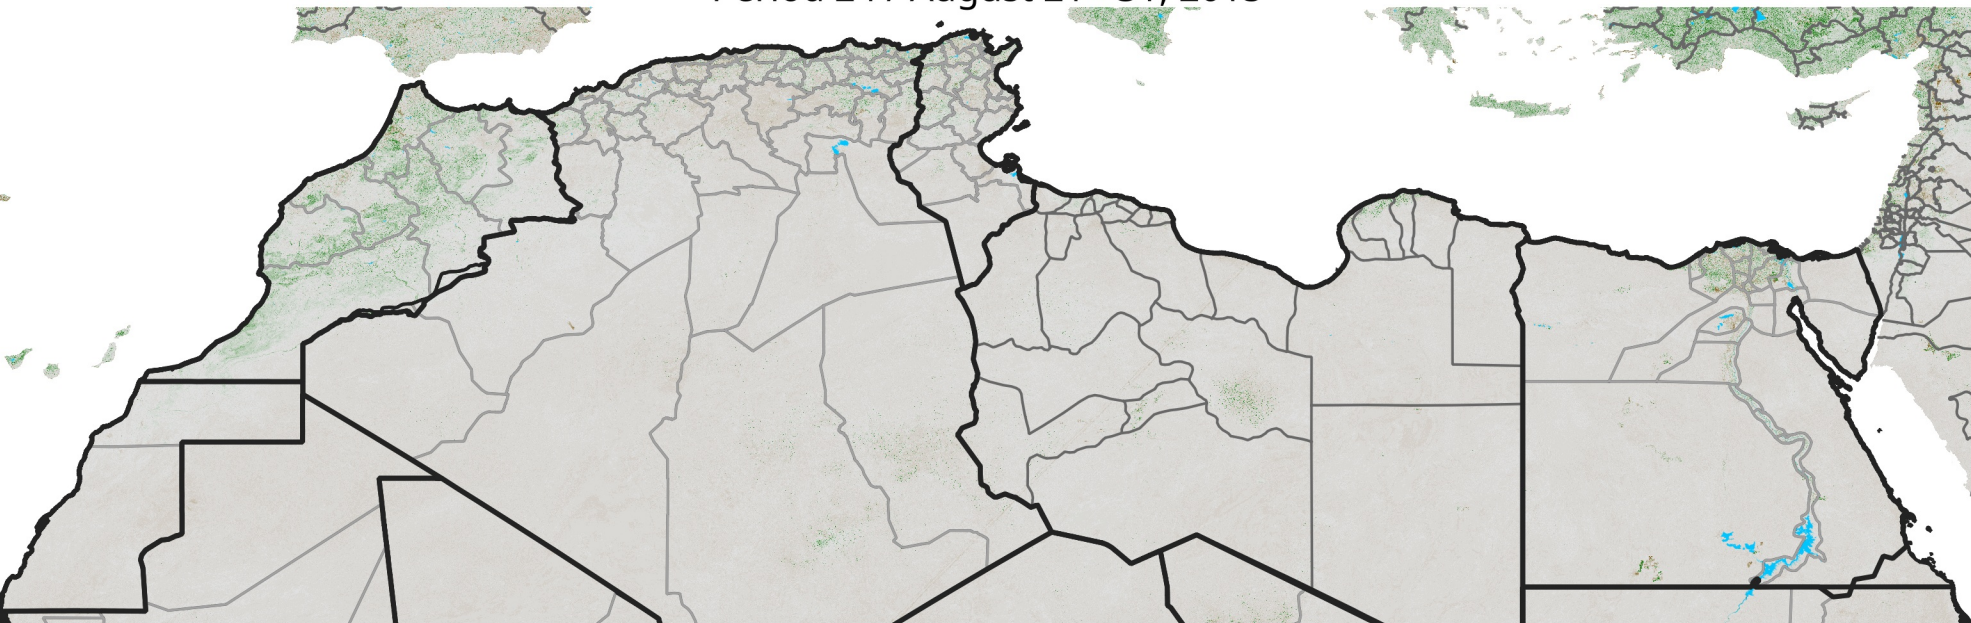

North Africa NDVI Anomaly

2015 minus mean (2003 - 2022)

Period 24 / August 21 - 31, 2015

NDVI Anomaly

< -0.3 -0.2 -0.1 -0.05 0.05 0.1 0.2 >0.3

Negative

No Difference

Positive