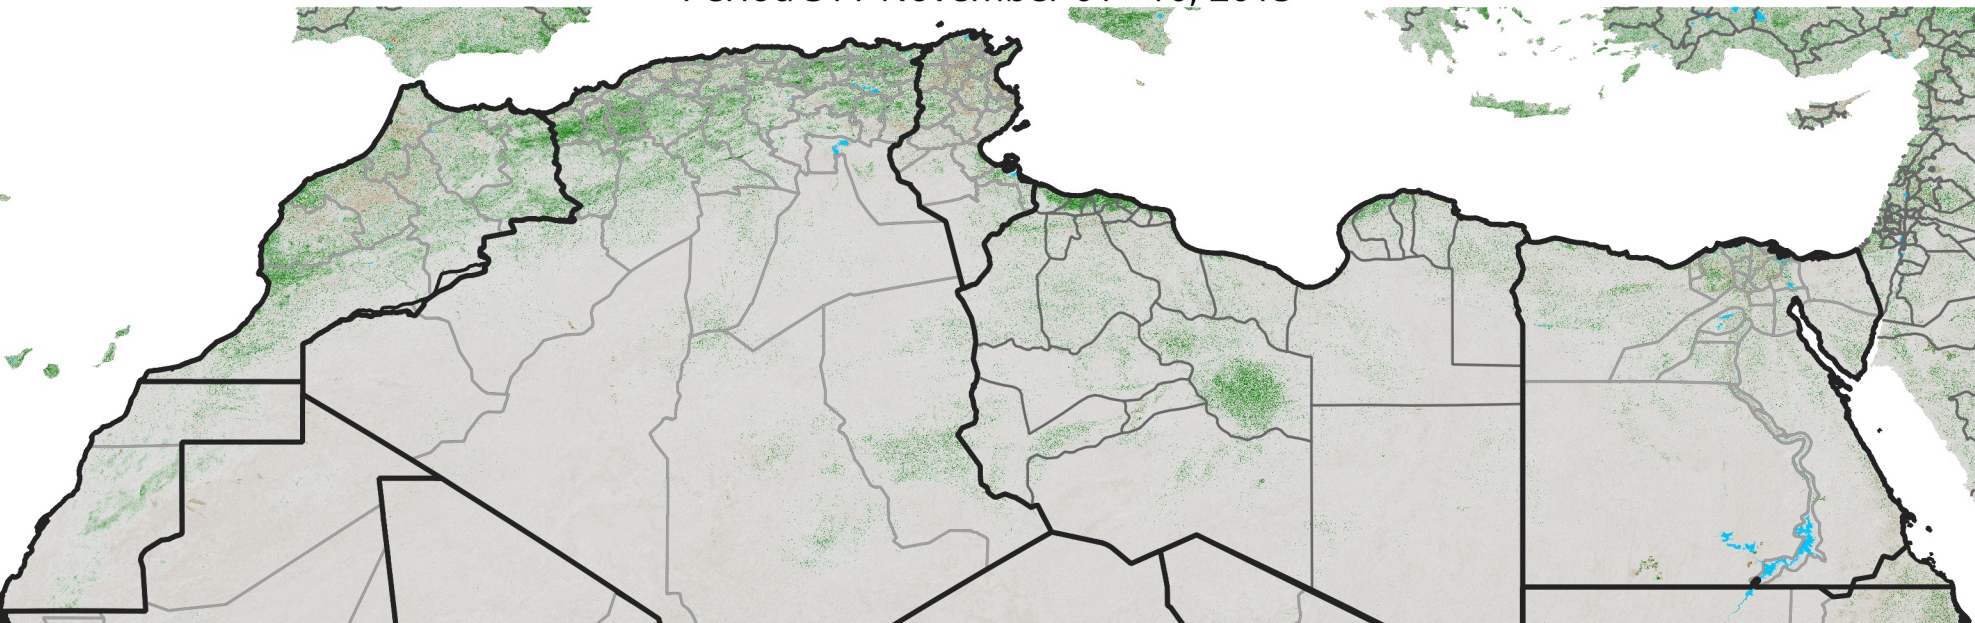

North Africa NDVI Anomaly

2015 minus mean (2003 - 2022)
Period 31 / November 01 - 10, 2015

NDVI Anomaly

< -0.3 -0.2 -0.1 -0.05 0.05 0.1 0.2 >0.3

Negative No Difference Positive