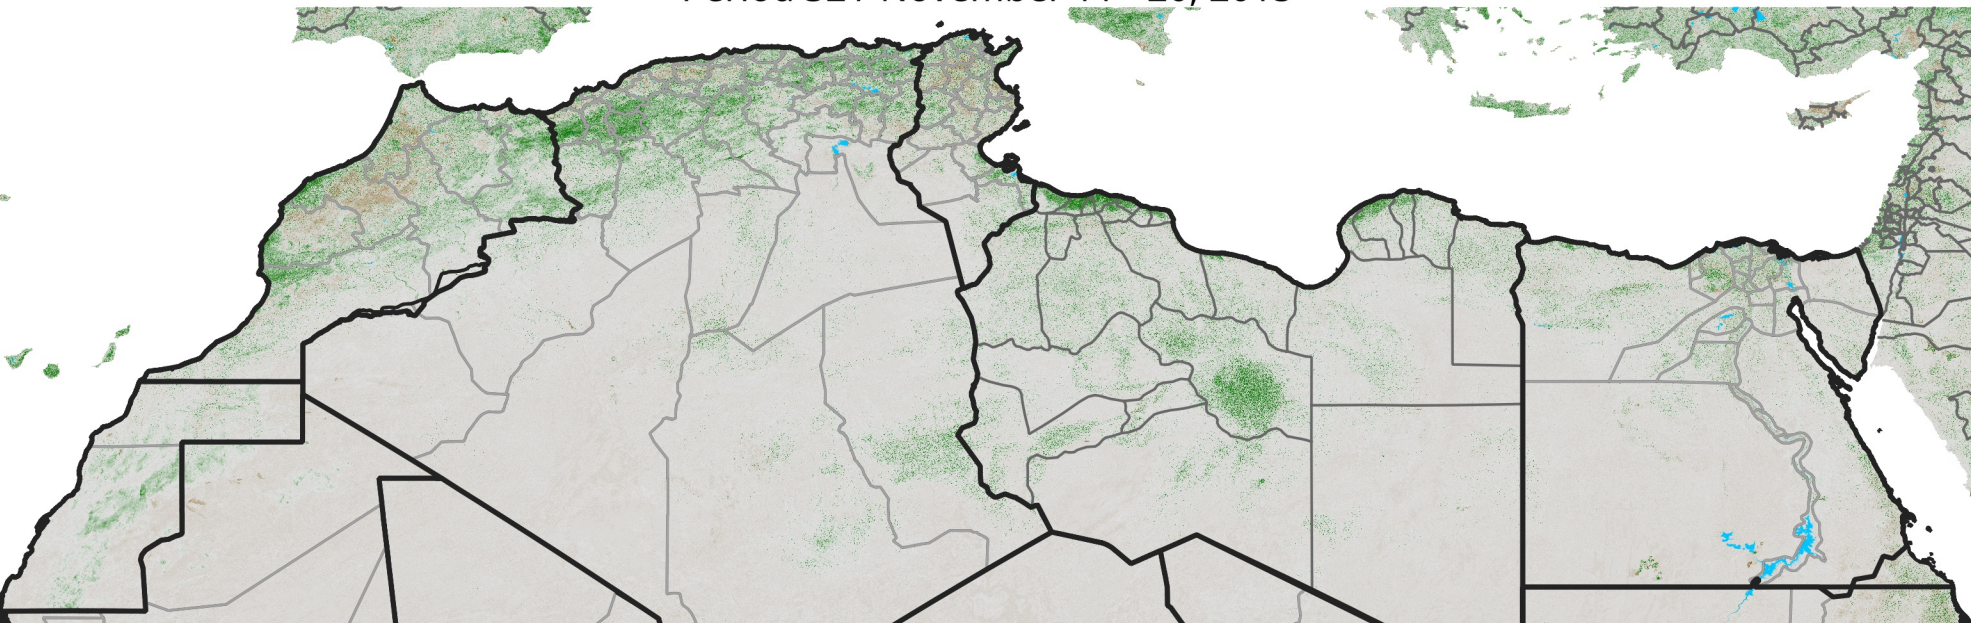

North Africa NDVI Anomaly

2015 minus mean (2003 - 2022)
Period 32 / November 11 - 20, 2015

NDVI Anomaly

< -0.3 -0.2 -0.1 -0.05 0.05 0.1 0.2 >0.3

Negative

No Difference

Positive