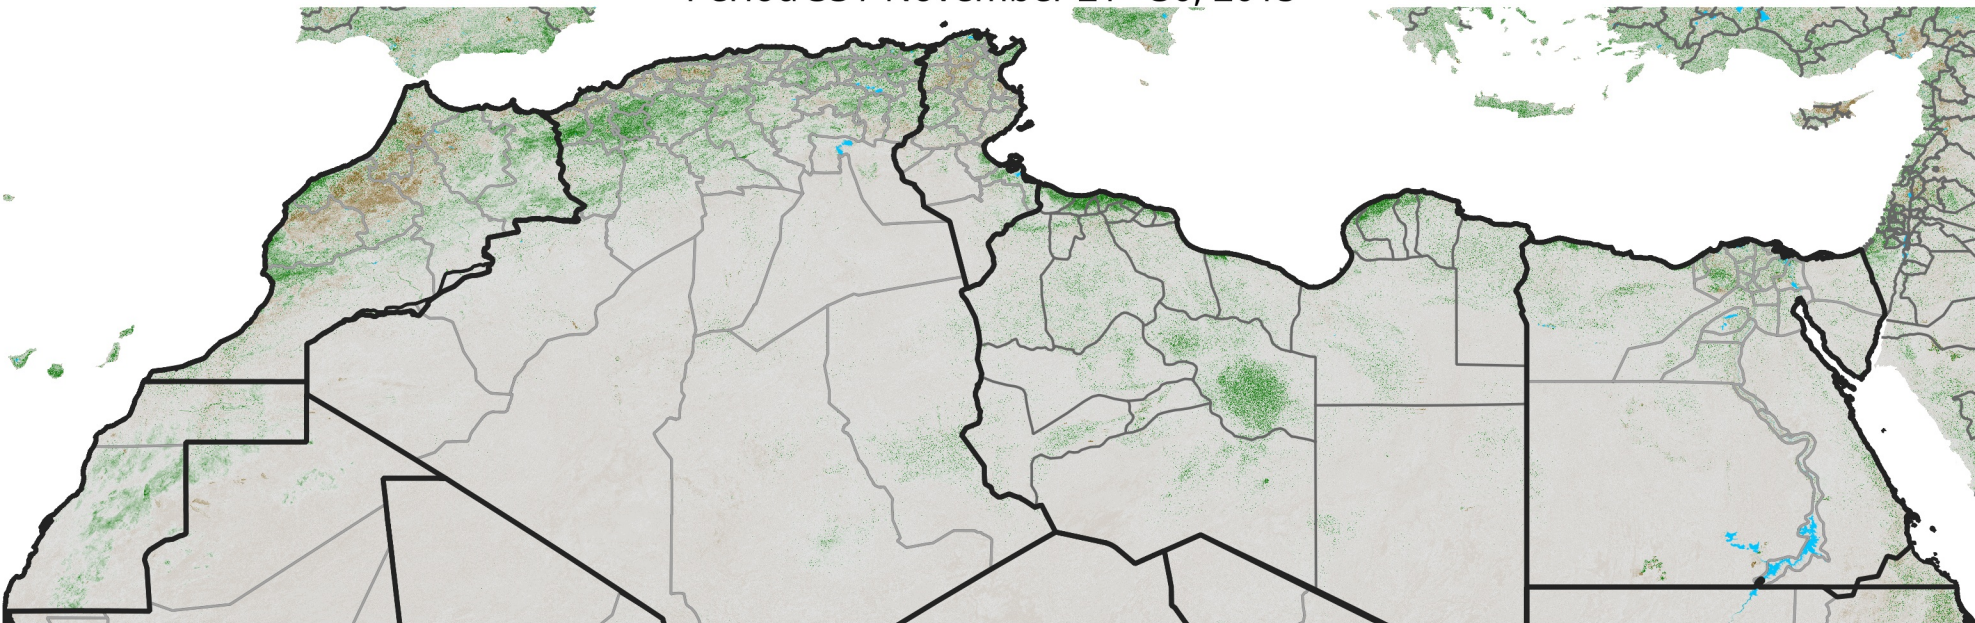

North Africa NDVI Anomaly

2015 minus mean (2003 - 2022)
Period 33 / November 21 - 30, 2015

NDVI Anomaly

< -0.3 -0.2 -0.1 -0.05 0.05 0.1 0.2 >0.3

Negative

No Difference

Positive