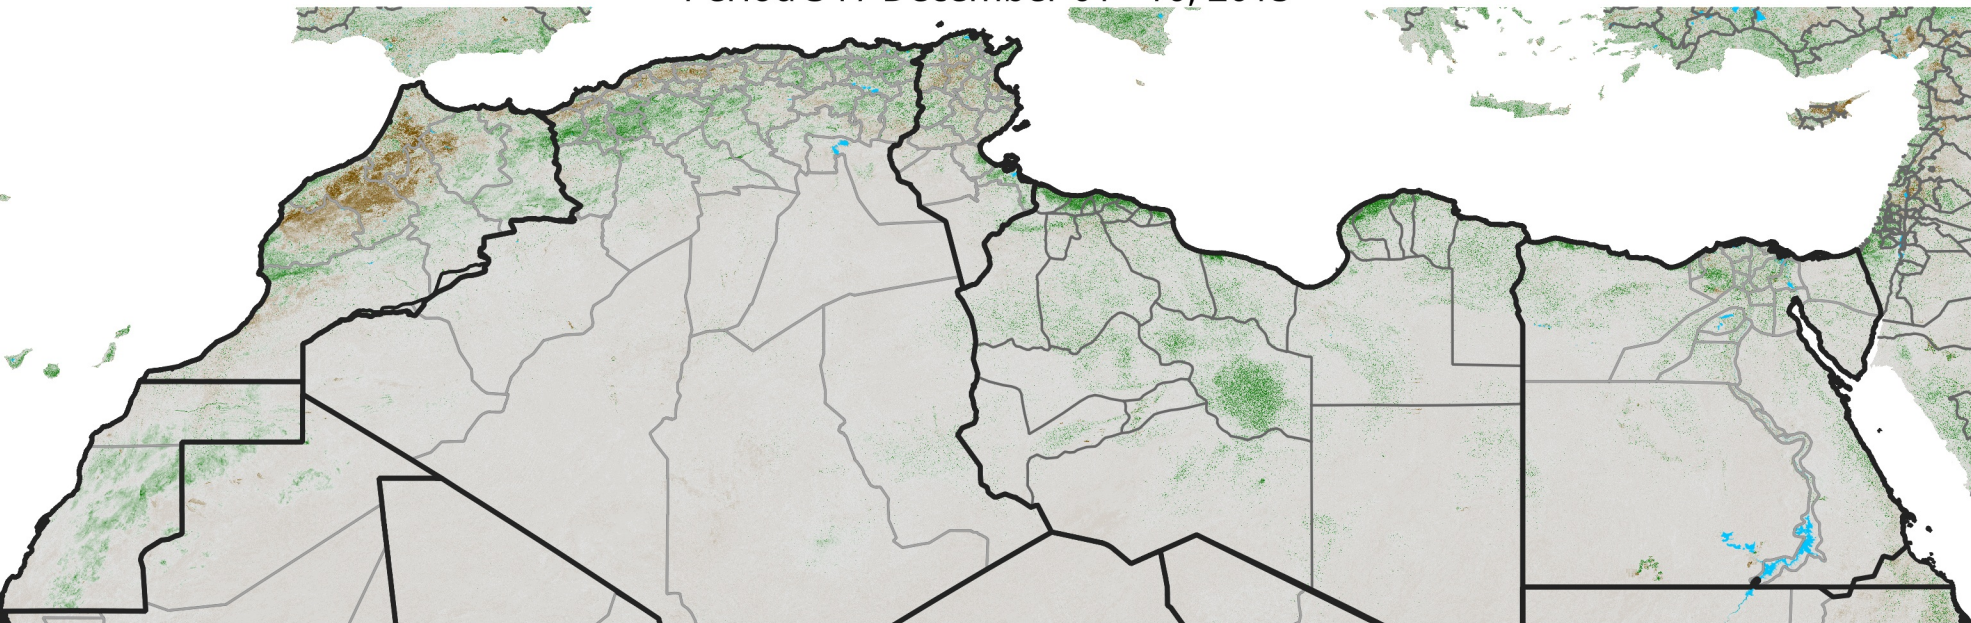

# North Africa NDVI Anomaly

2015 minus mean (2003 - 2022)  
Period 34 / December 01 - 10, 2015

## NDVI Anomaly

< -0.3   -0.2   -0.1   -0.05   0.05   0.1   0.2   >0.3

Negative

No Difference

Positive