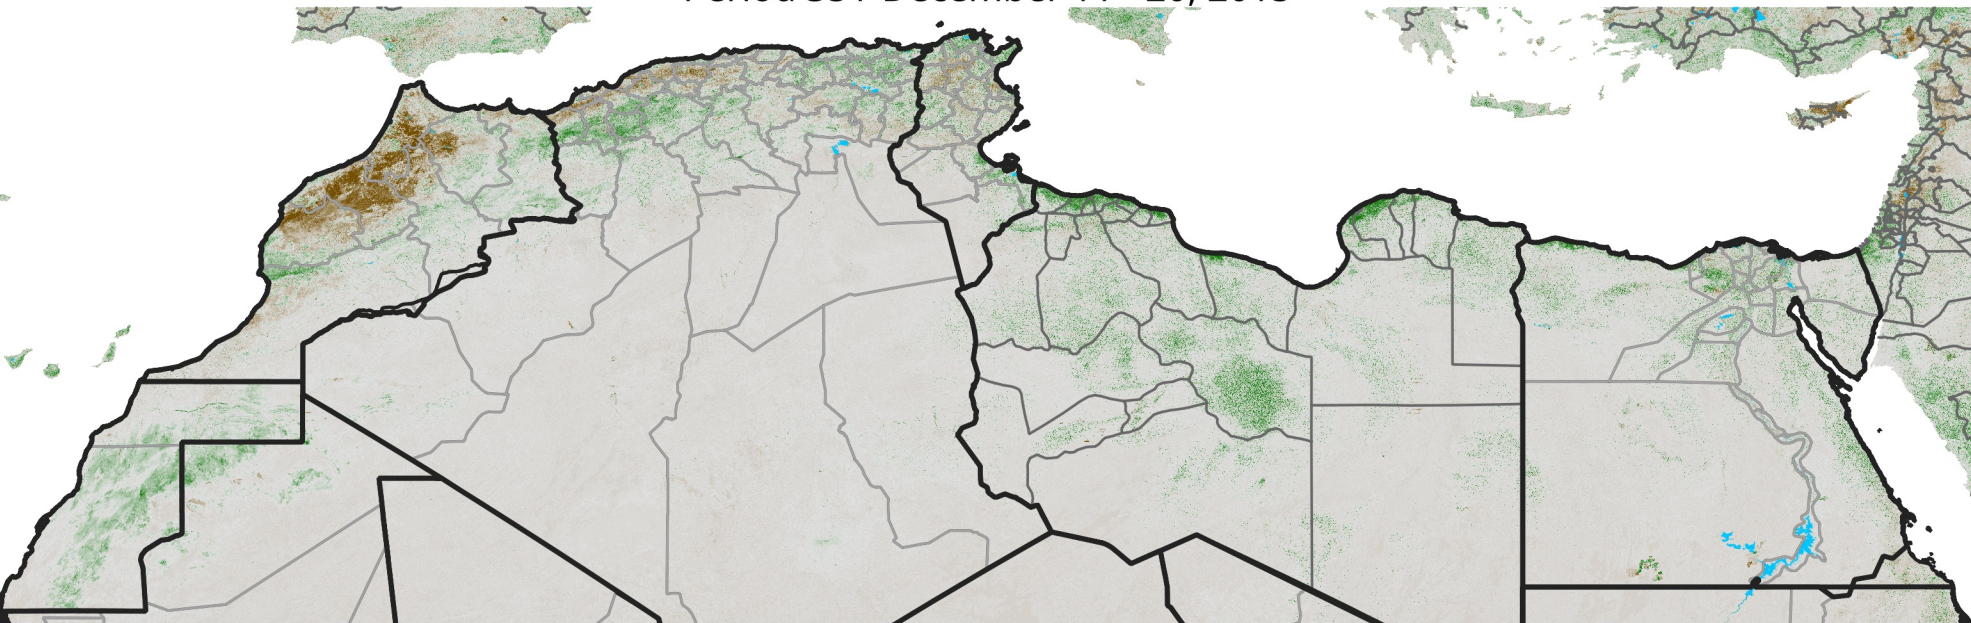

North Africa NDVI Anomaly

2015 minus mean (2003 - 2022)
Period 35 / December 11 - 20, 2015

NDVI Anomaly

< -0.3 -0.2 -0.1 -0.05 0.05 0.1 0.2 >0.3

Negative

No Difference

Positive