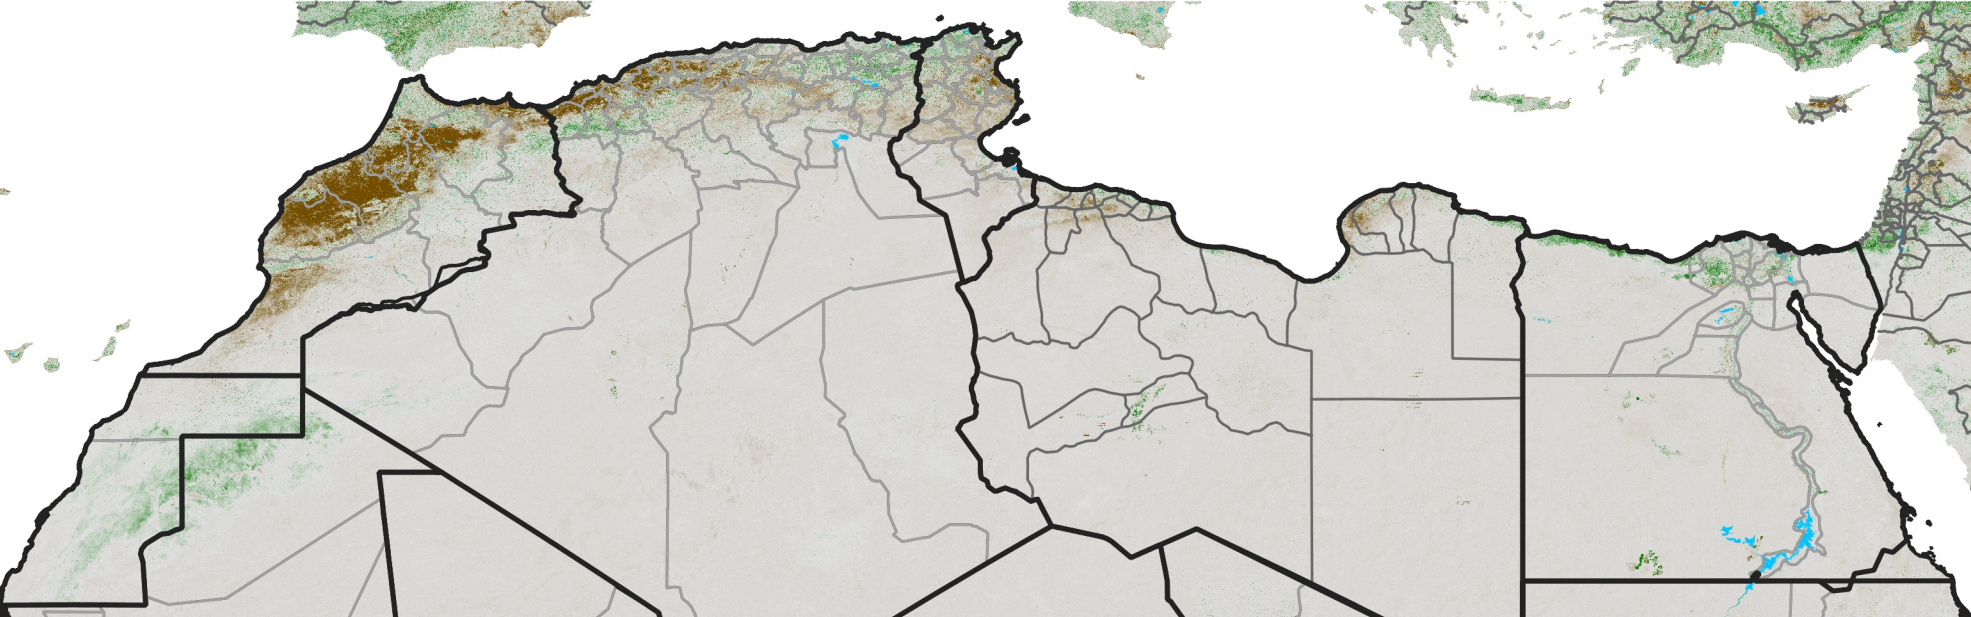

North Africa NDVI Anomaly

2016 minus mean (2003 - 2022)

Period 07 / March 01 - 10, 2016

NDVI Anomaly

< -0.3 -0.2 -0.1 -0.05 0.05 0.1 0.2 >0.3

Negative

No Difference

Positive