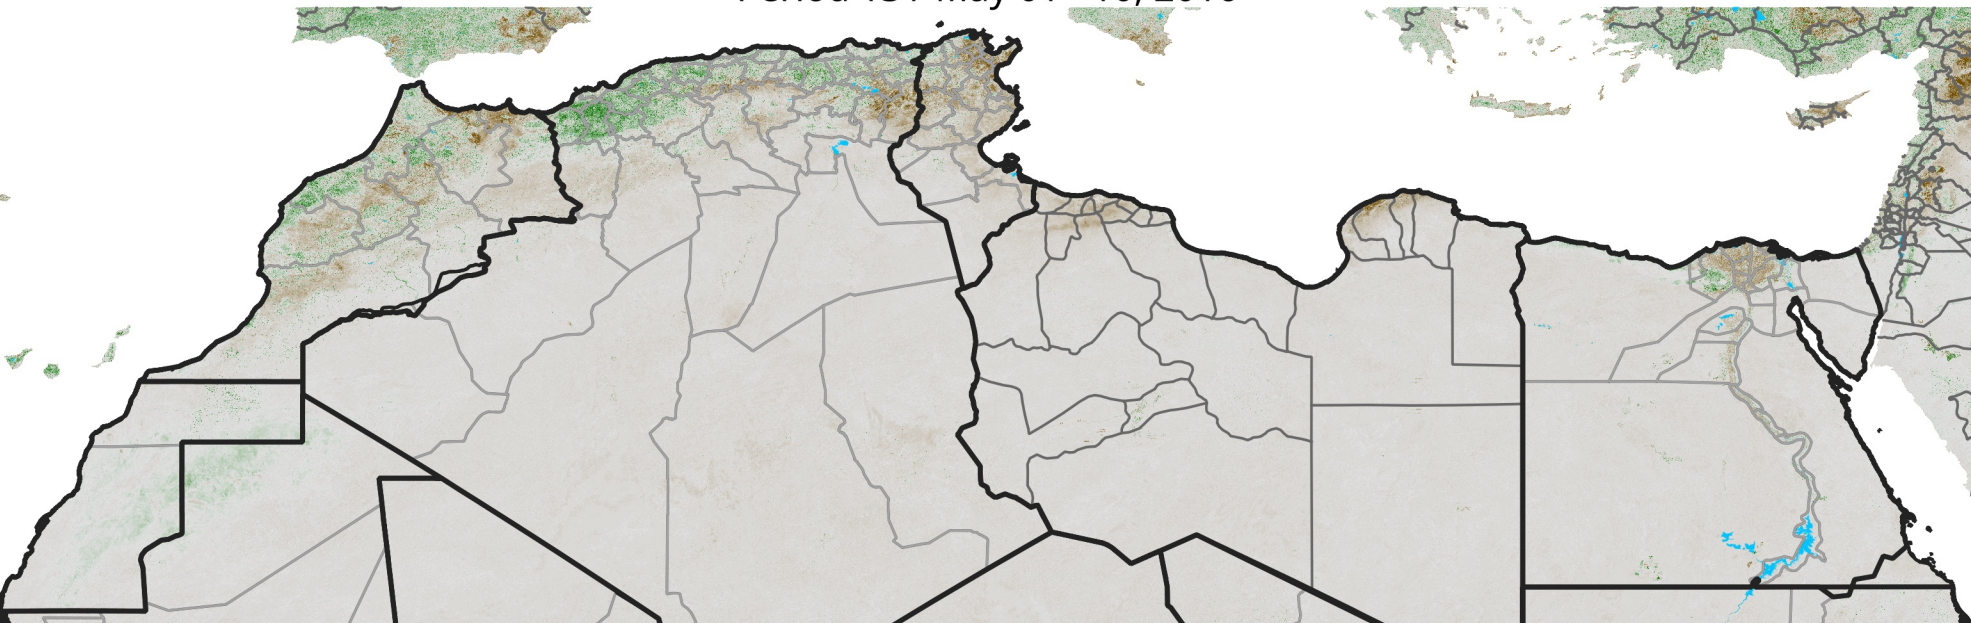

North Africa NDVI Anomaly

2016 minus mean (2003 - 2022)

Period 13 / May 01 - 10, 2016

NDVI Anomaly

< -0.3 -0.2 -0.1 -0.05 0.05 0.1 0.2 >0.3

Negative

No Difference

Positive