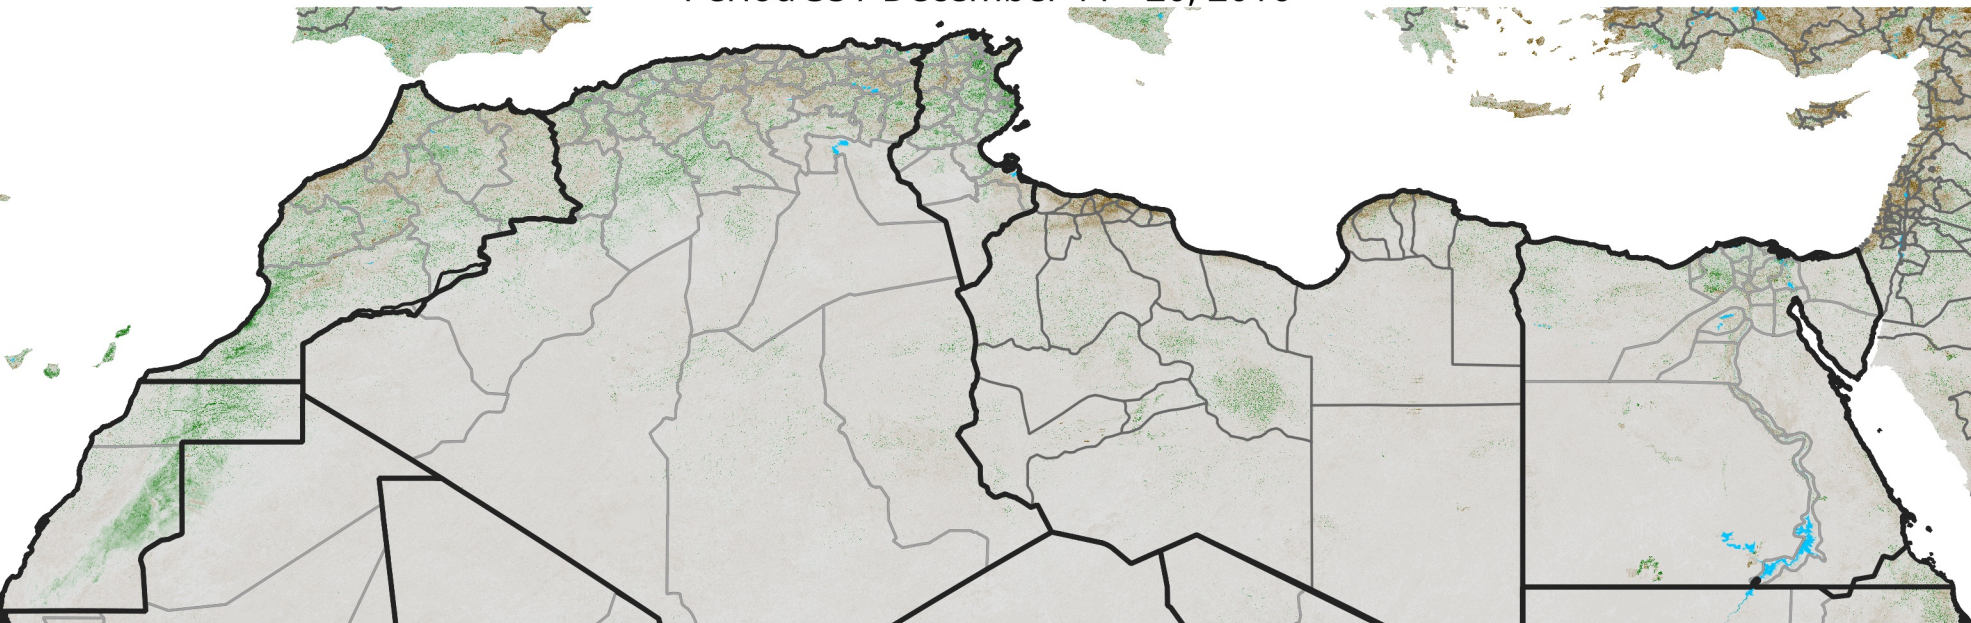

North Africa NDVI Anomaly

2016 minus mean (2003 - 2022)
Period 35 / December 11 - 20, 2016

NDVI Anomaly

< -0.3 -0.2 -0.1 -0.05 0.05 0.1 0.2 >0.3

Negative

No Difference

Positive